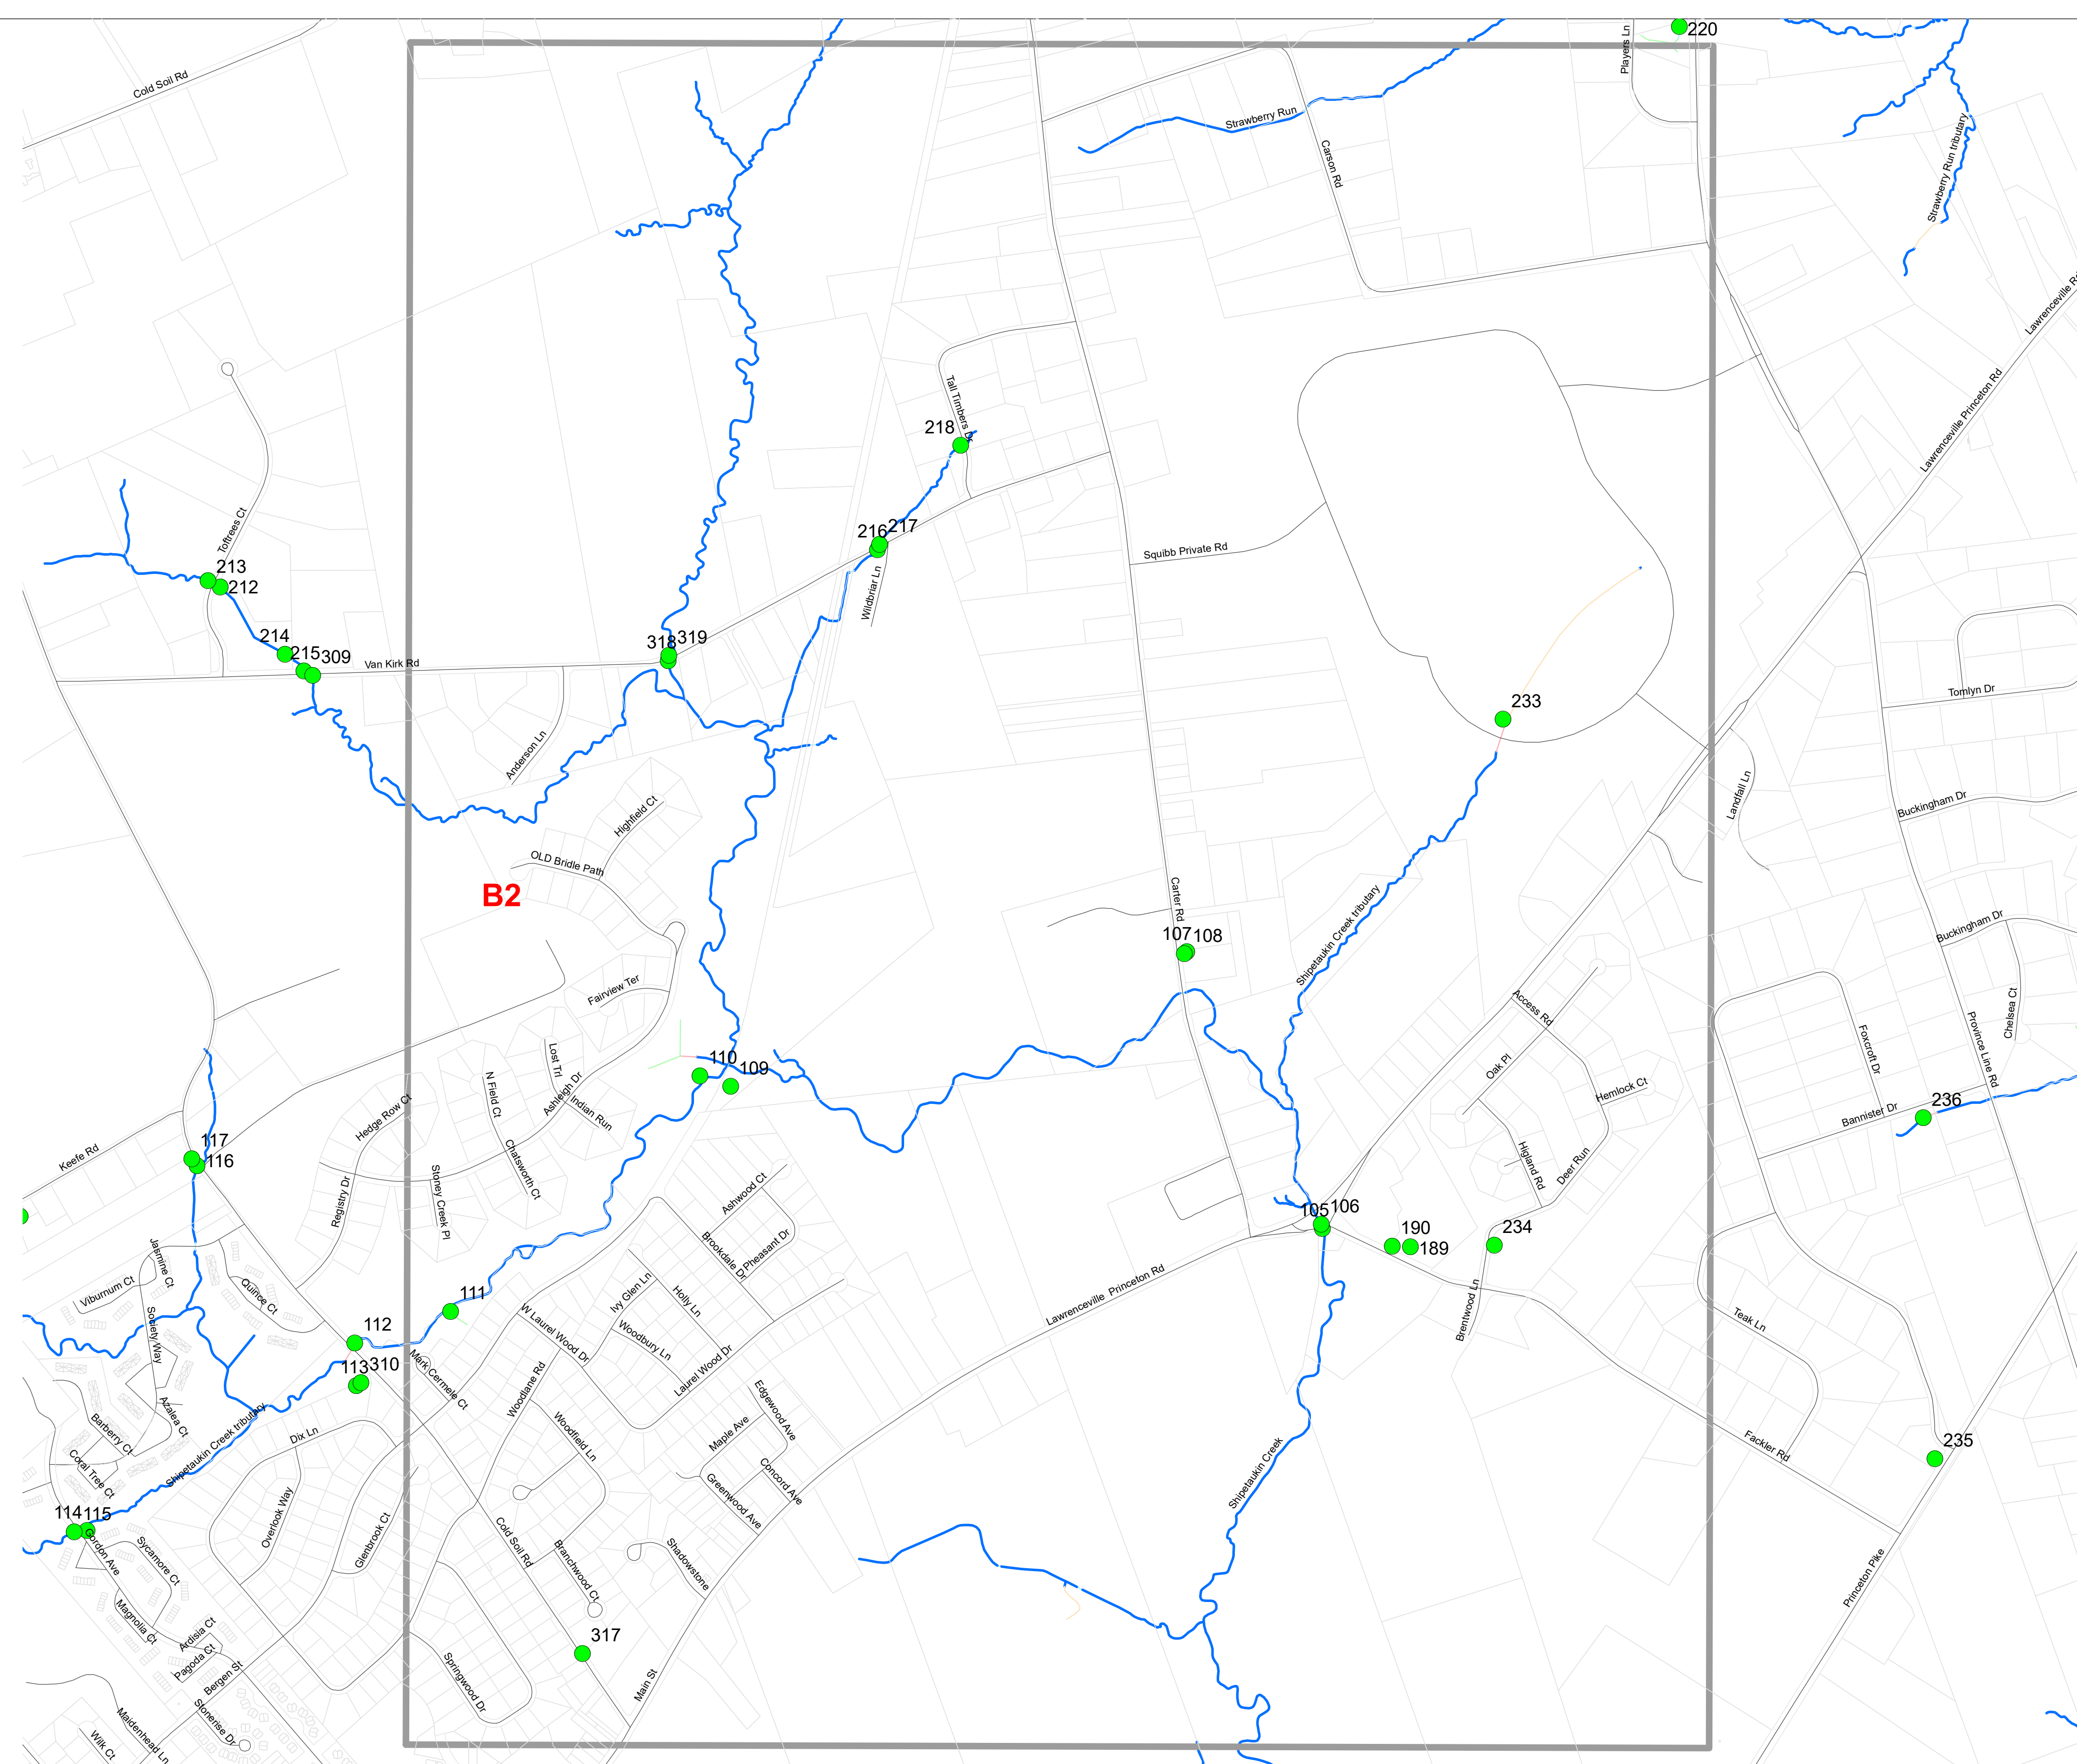

0.5 Miles

**OUTFALL LOCATION MAP
LAWRENCE TOWNSHIP
MERCER COUNTY, NEW JERSEY**

November 2020
Updated December 2023

B2