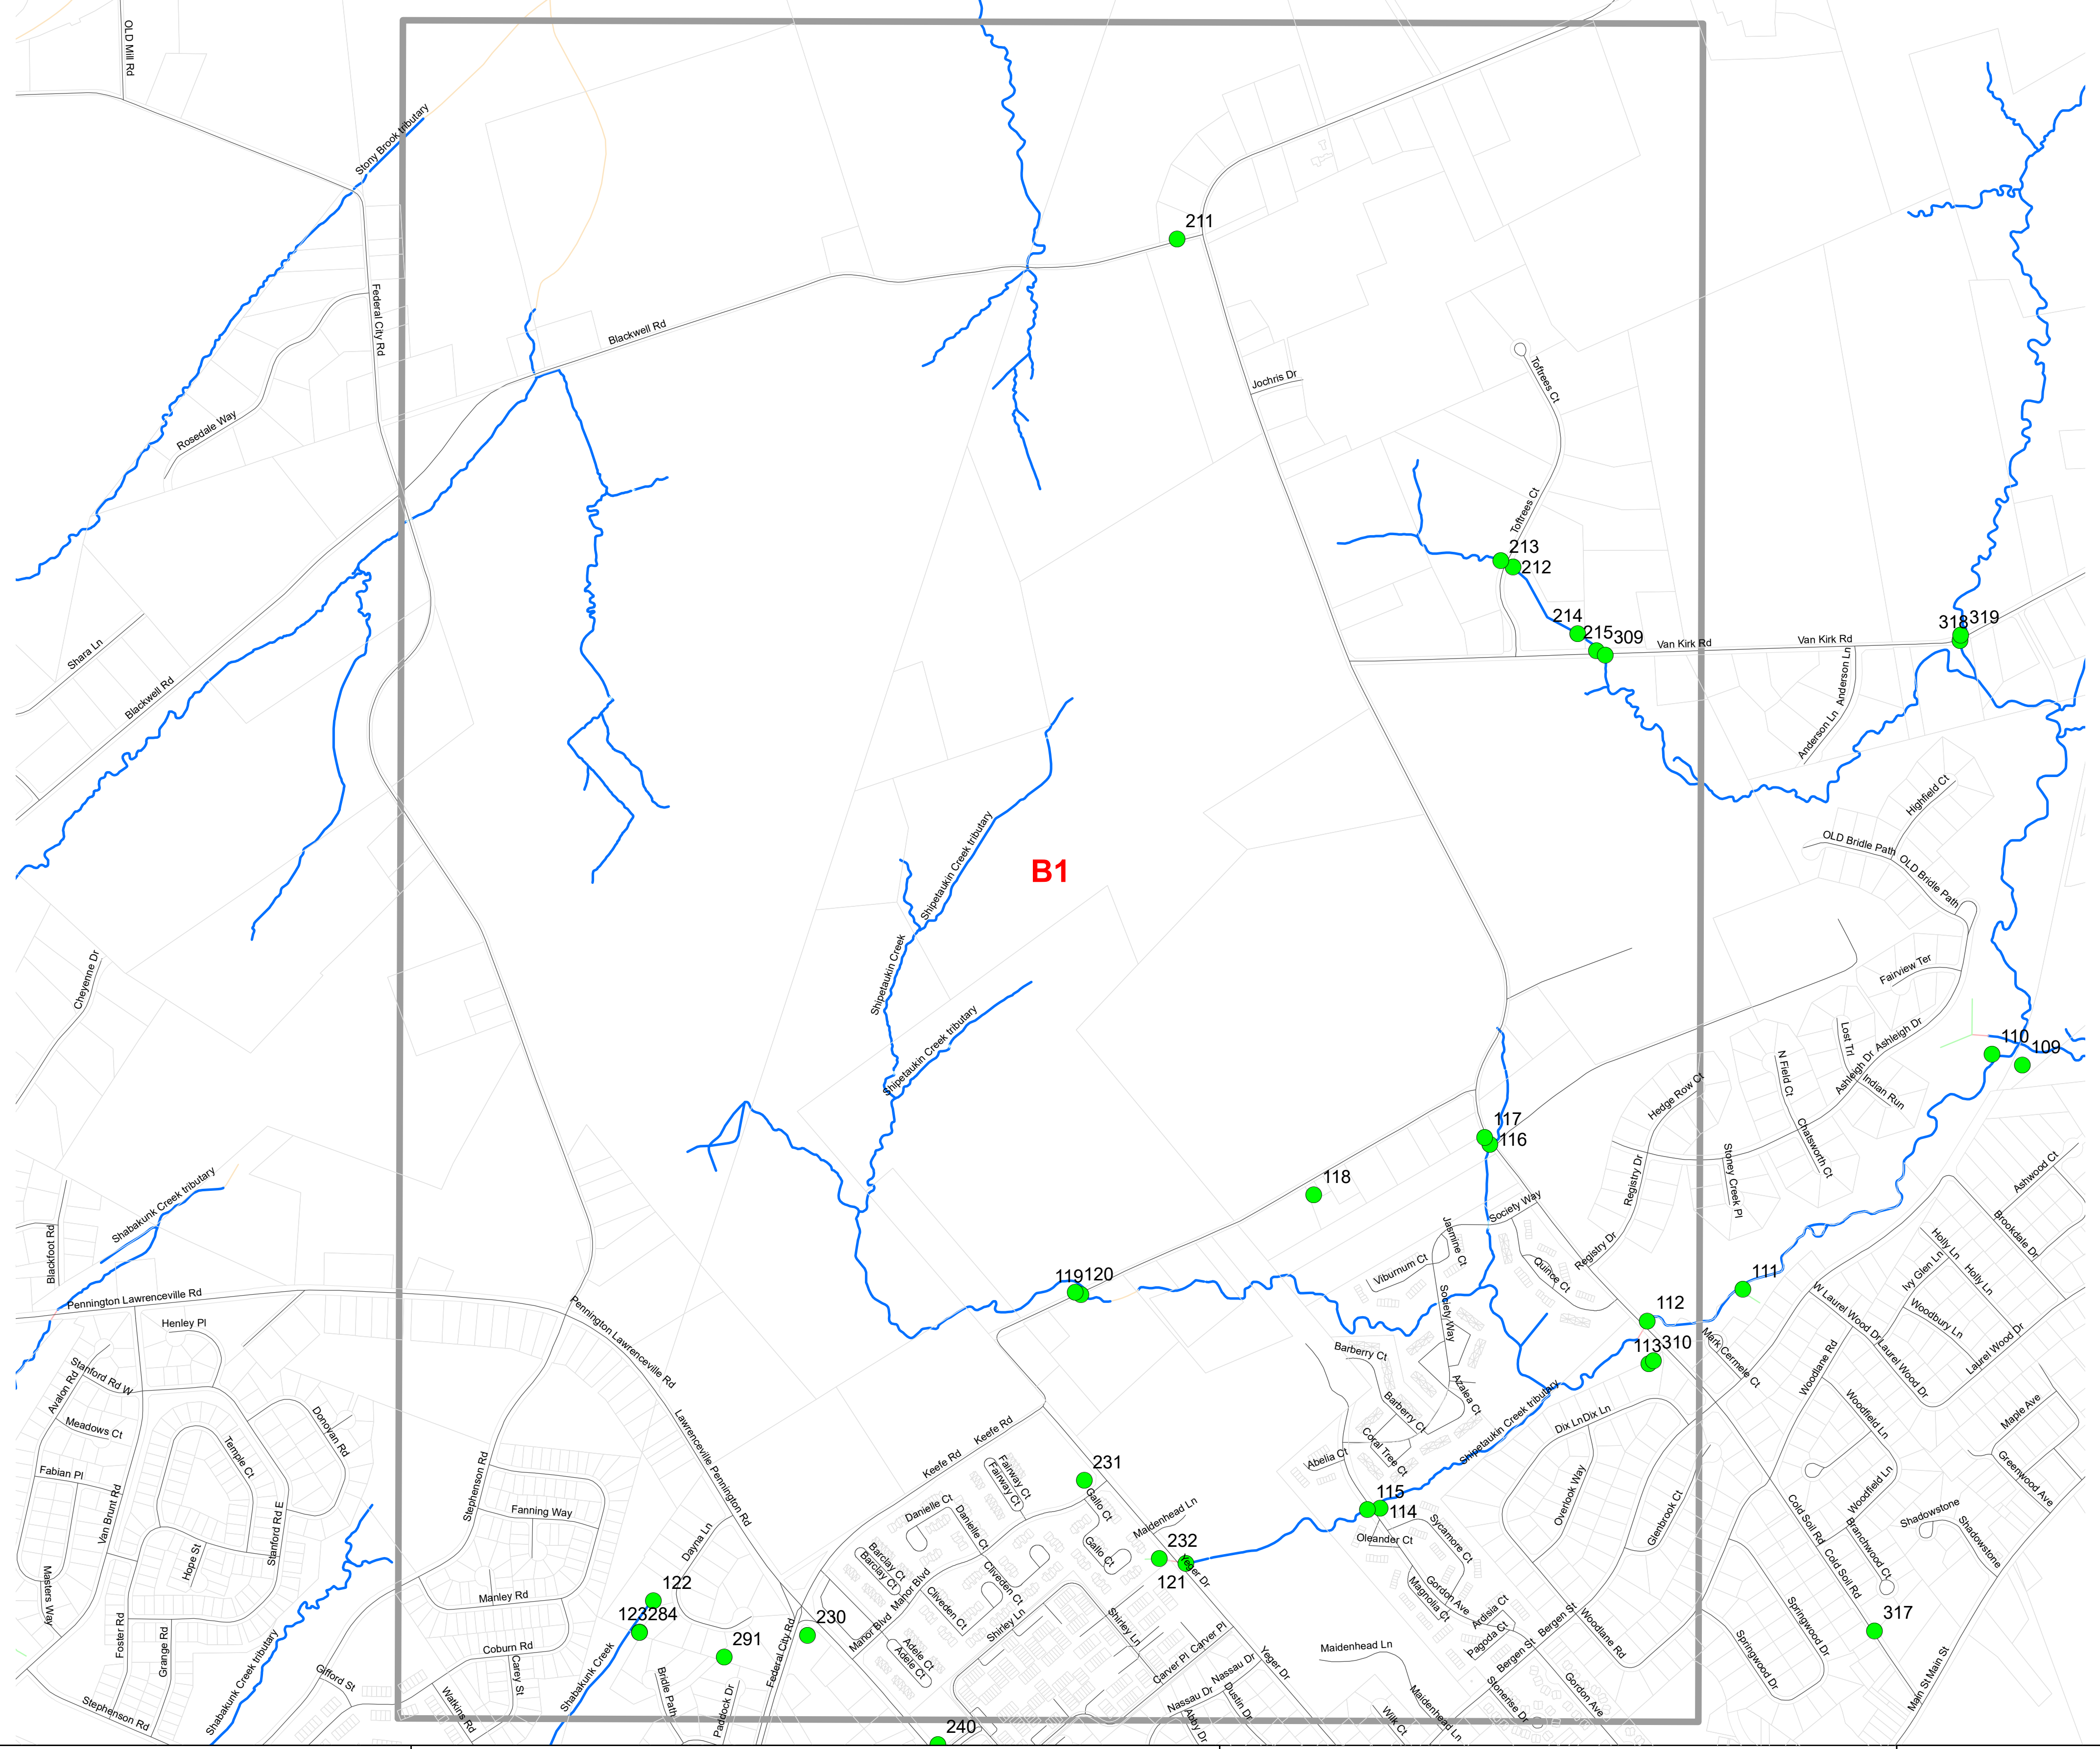

OUTFALL LOCATION MAP
LAWRENCE TOWNSHIP
MERCER COUNTY, NEW JERSEY

November 2020
Updated December 2023

B1