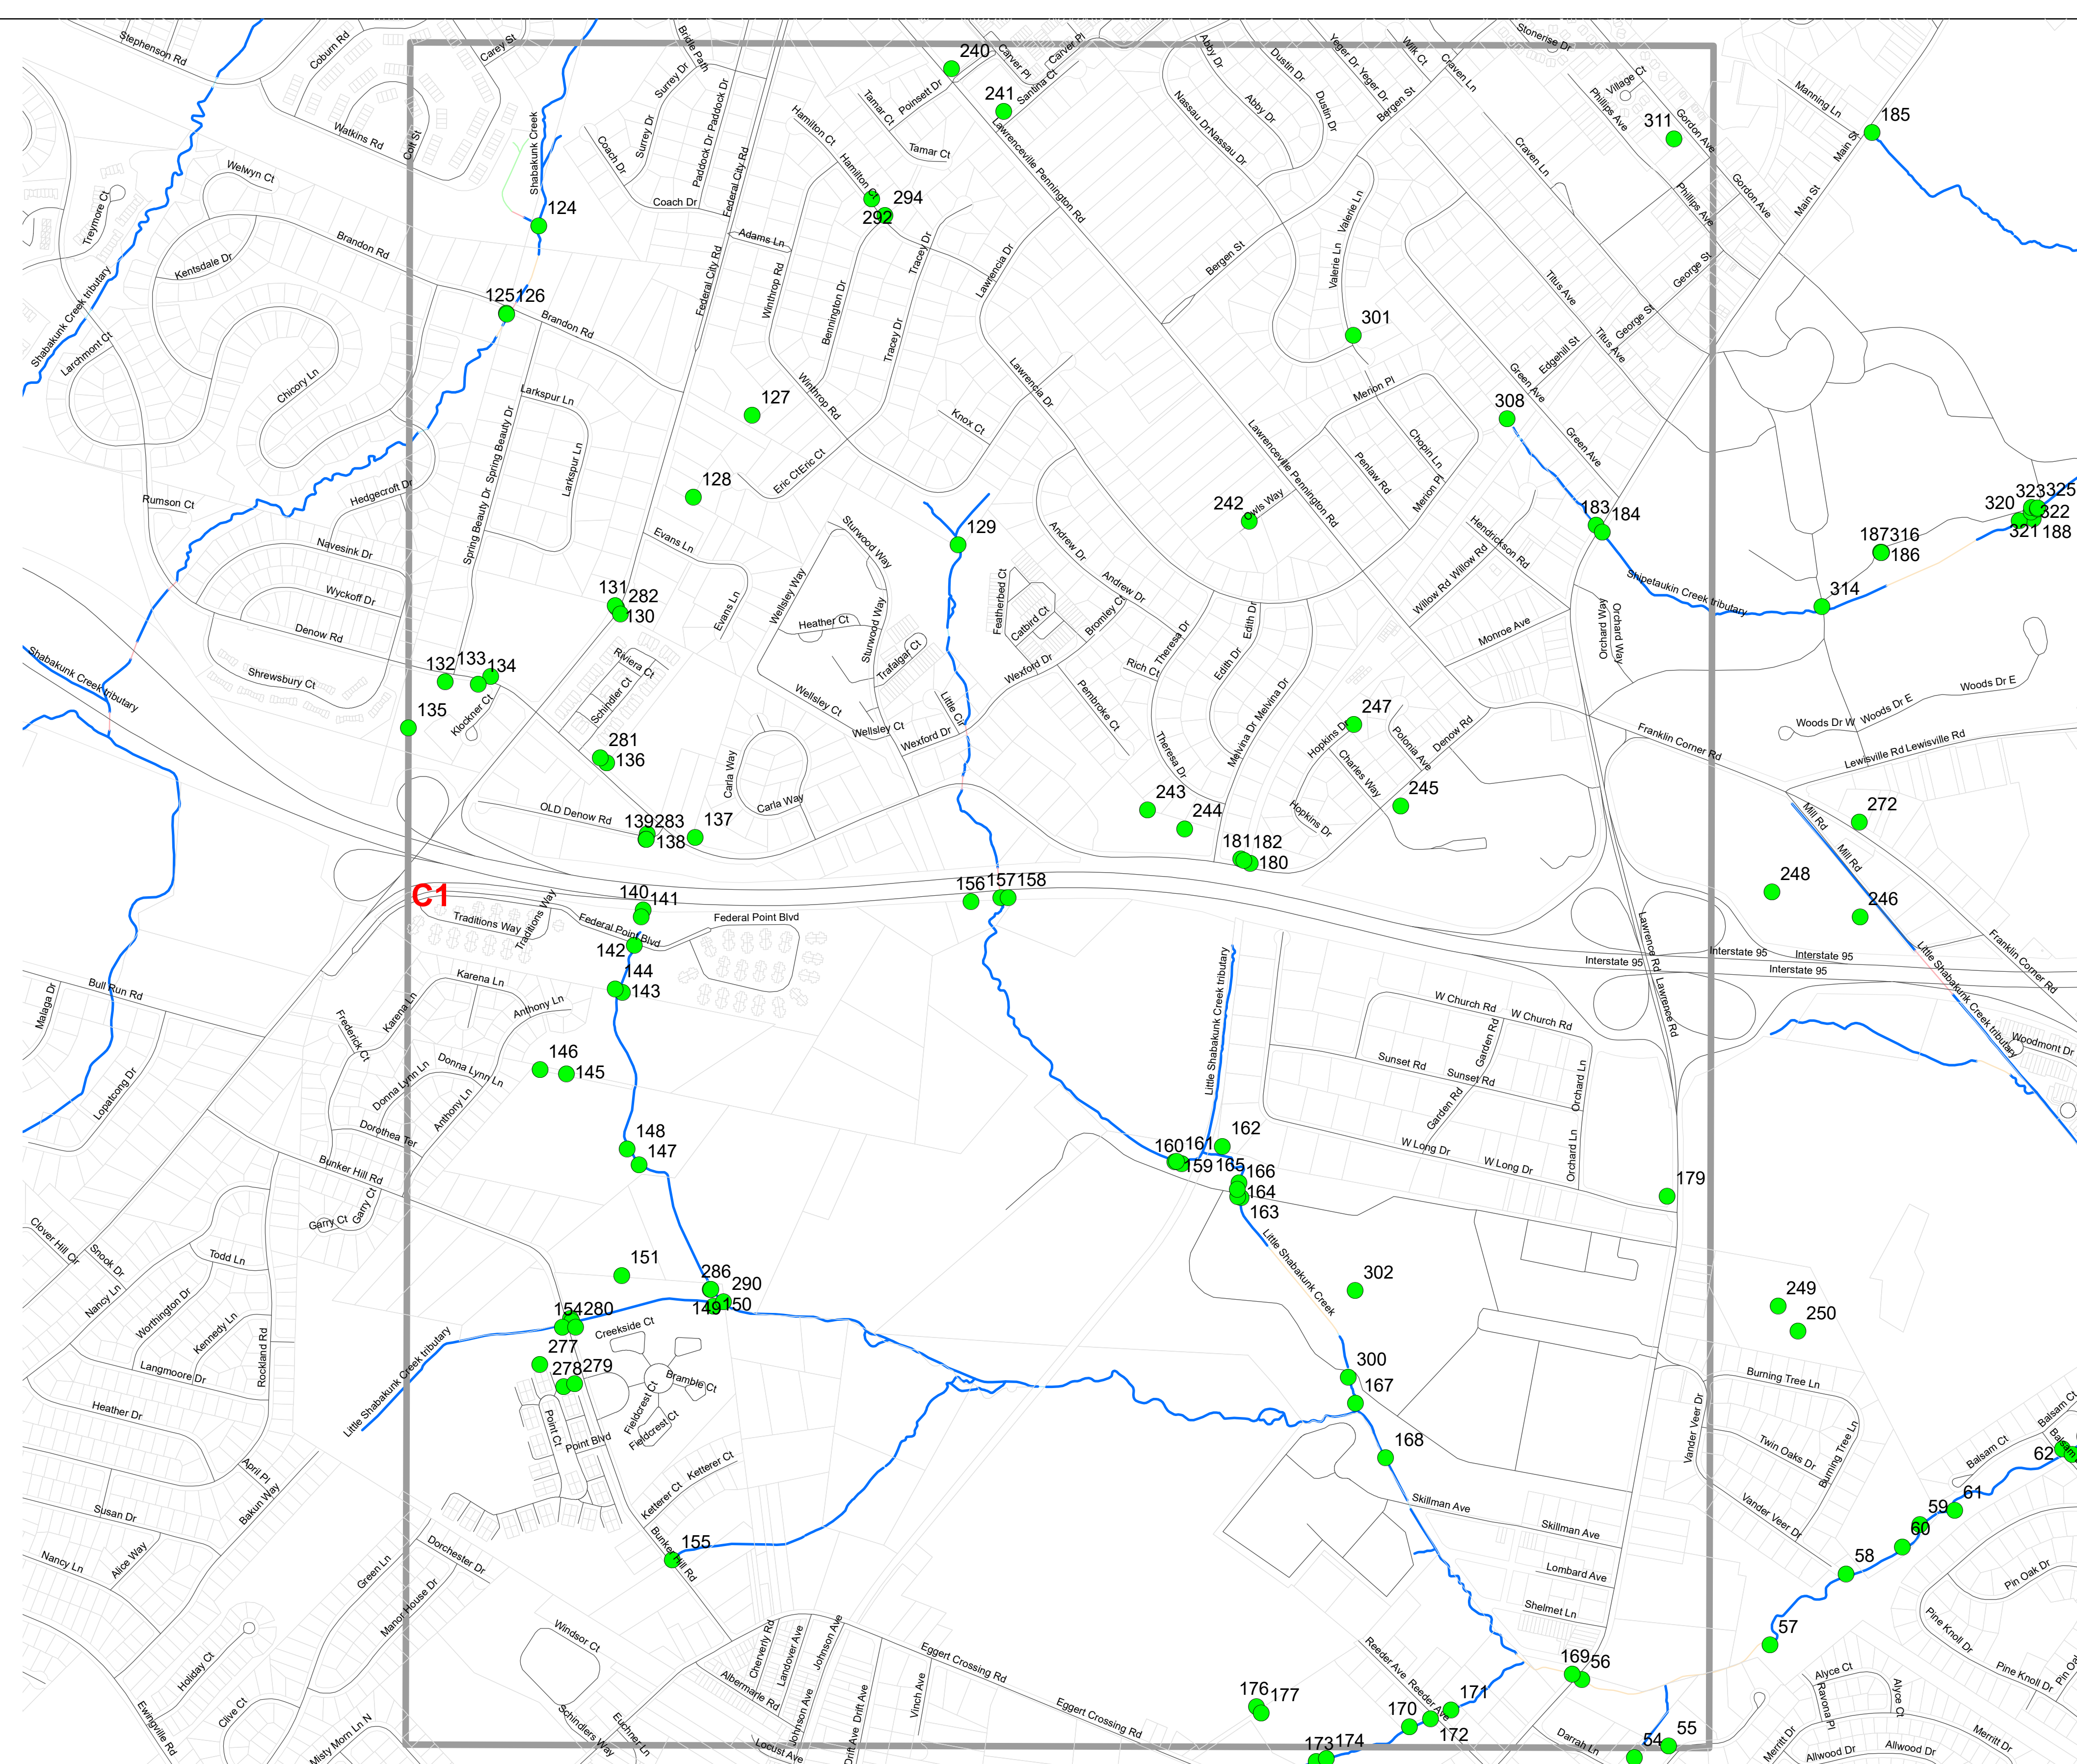

0.5 Miles

**OUTFALL LOCATION MAP
LAWRENCE TOWNSHIP
MERCER COUNTY, NEW JERSEY**

November 2020
Updated December 2023

C1