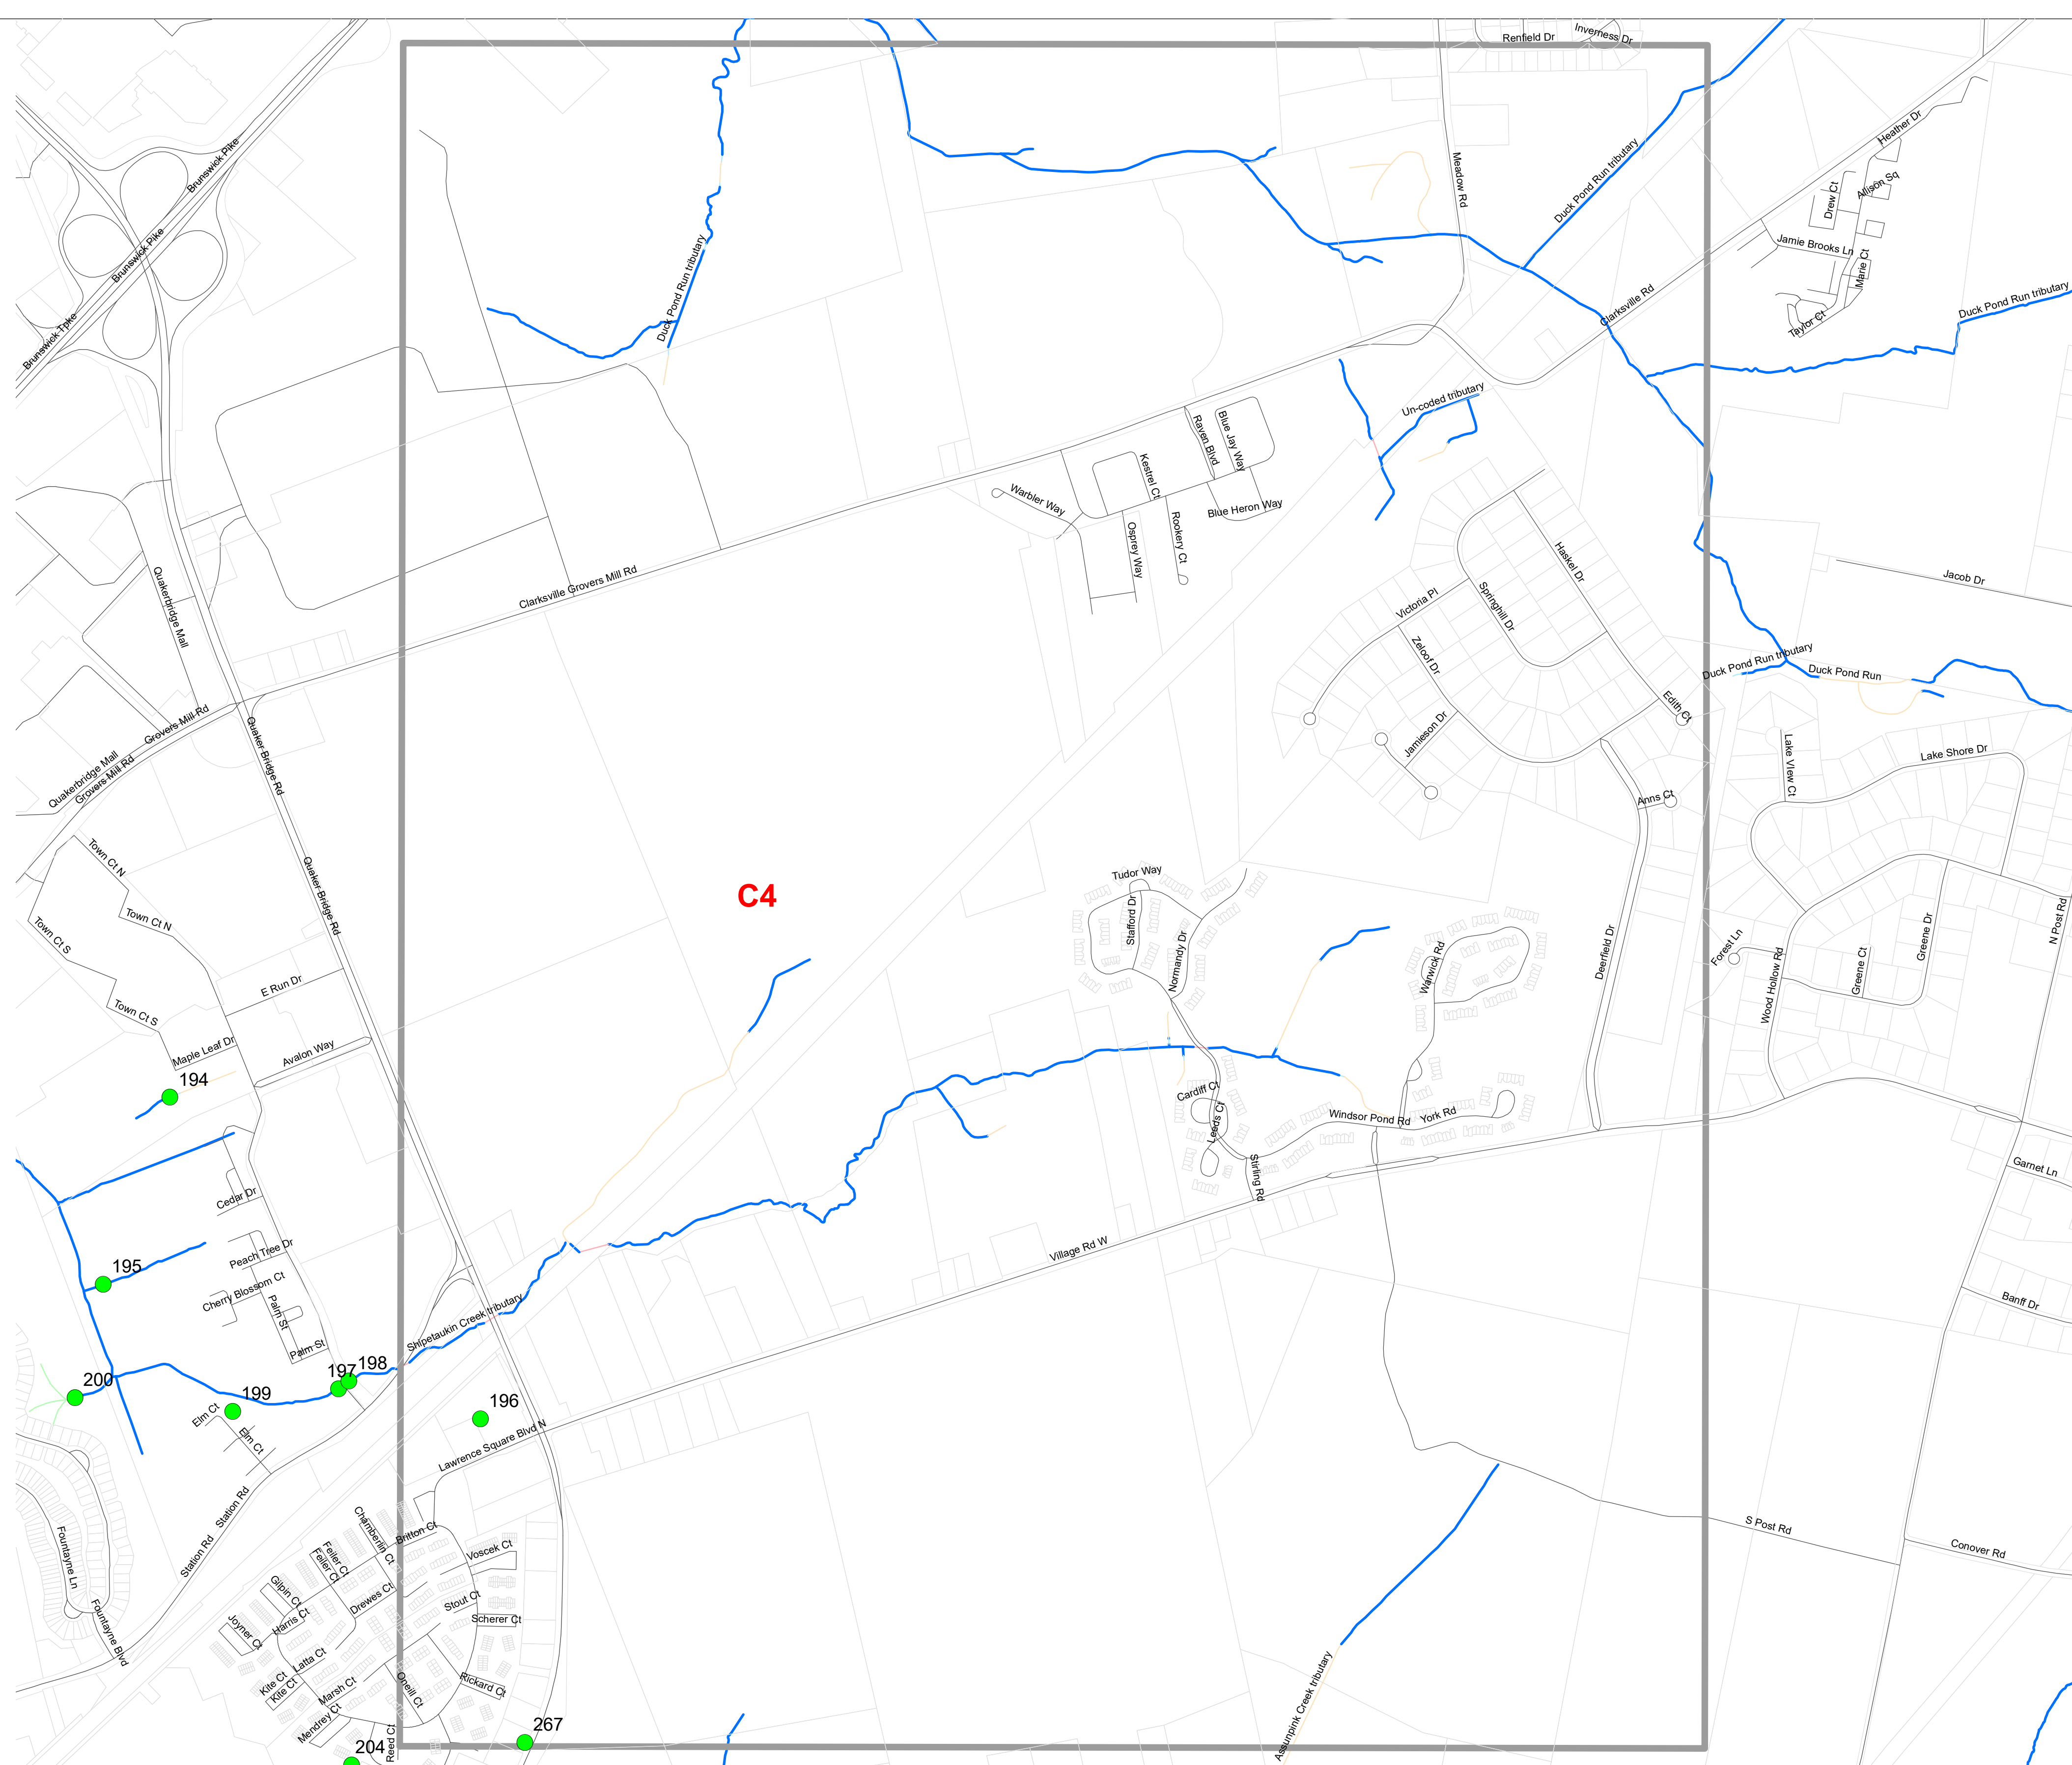

0.5 Miles

**OUTFALL LOCATION MAP
LAWRENCE TOWNSHIP
MERCER COUNTY, NEW JERSEY**

November 2020
Updated December 2023

C4