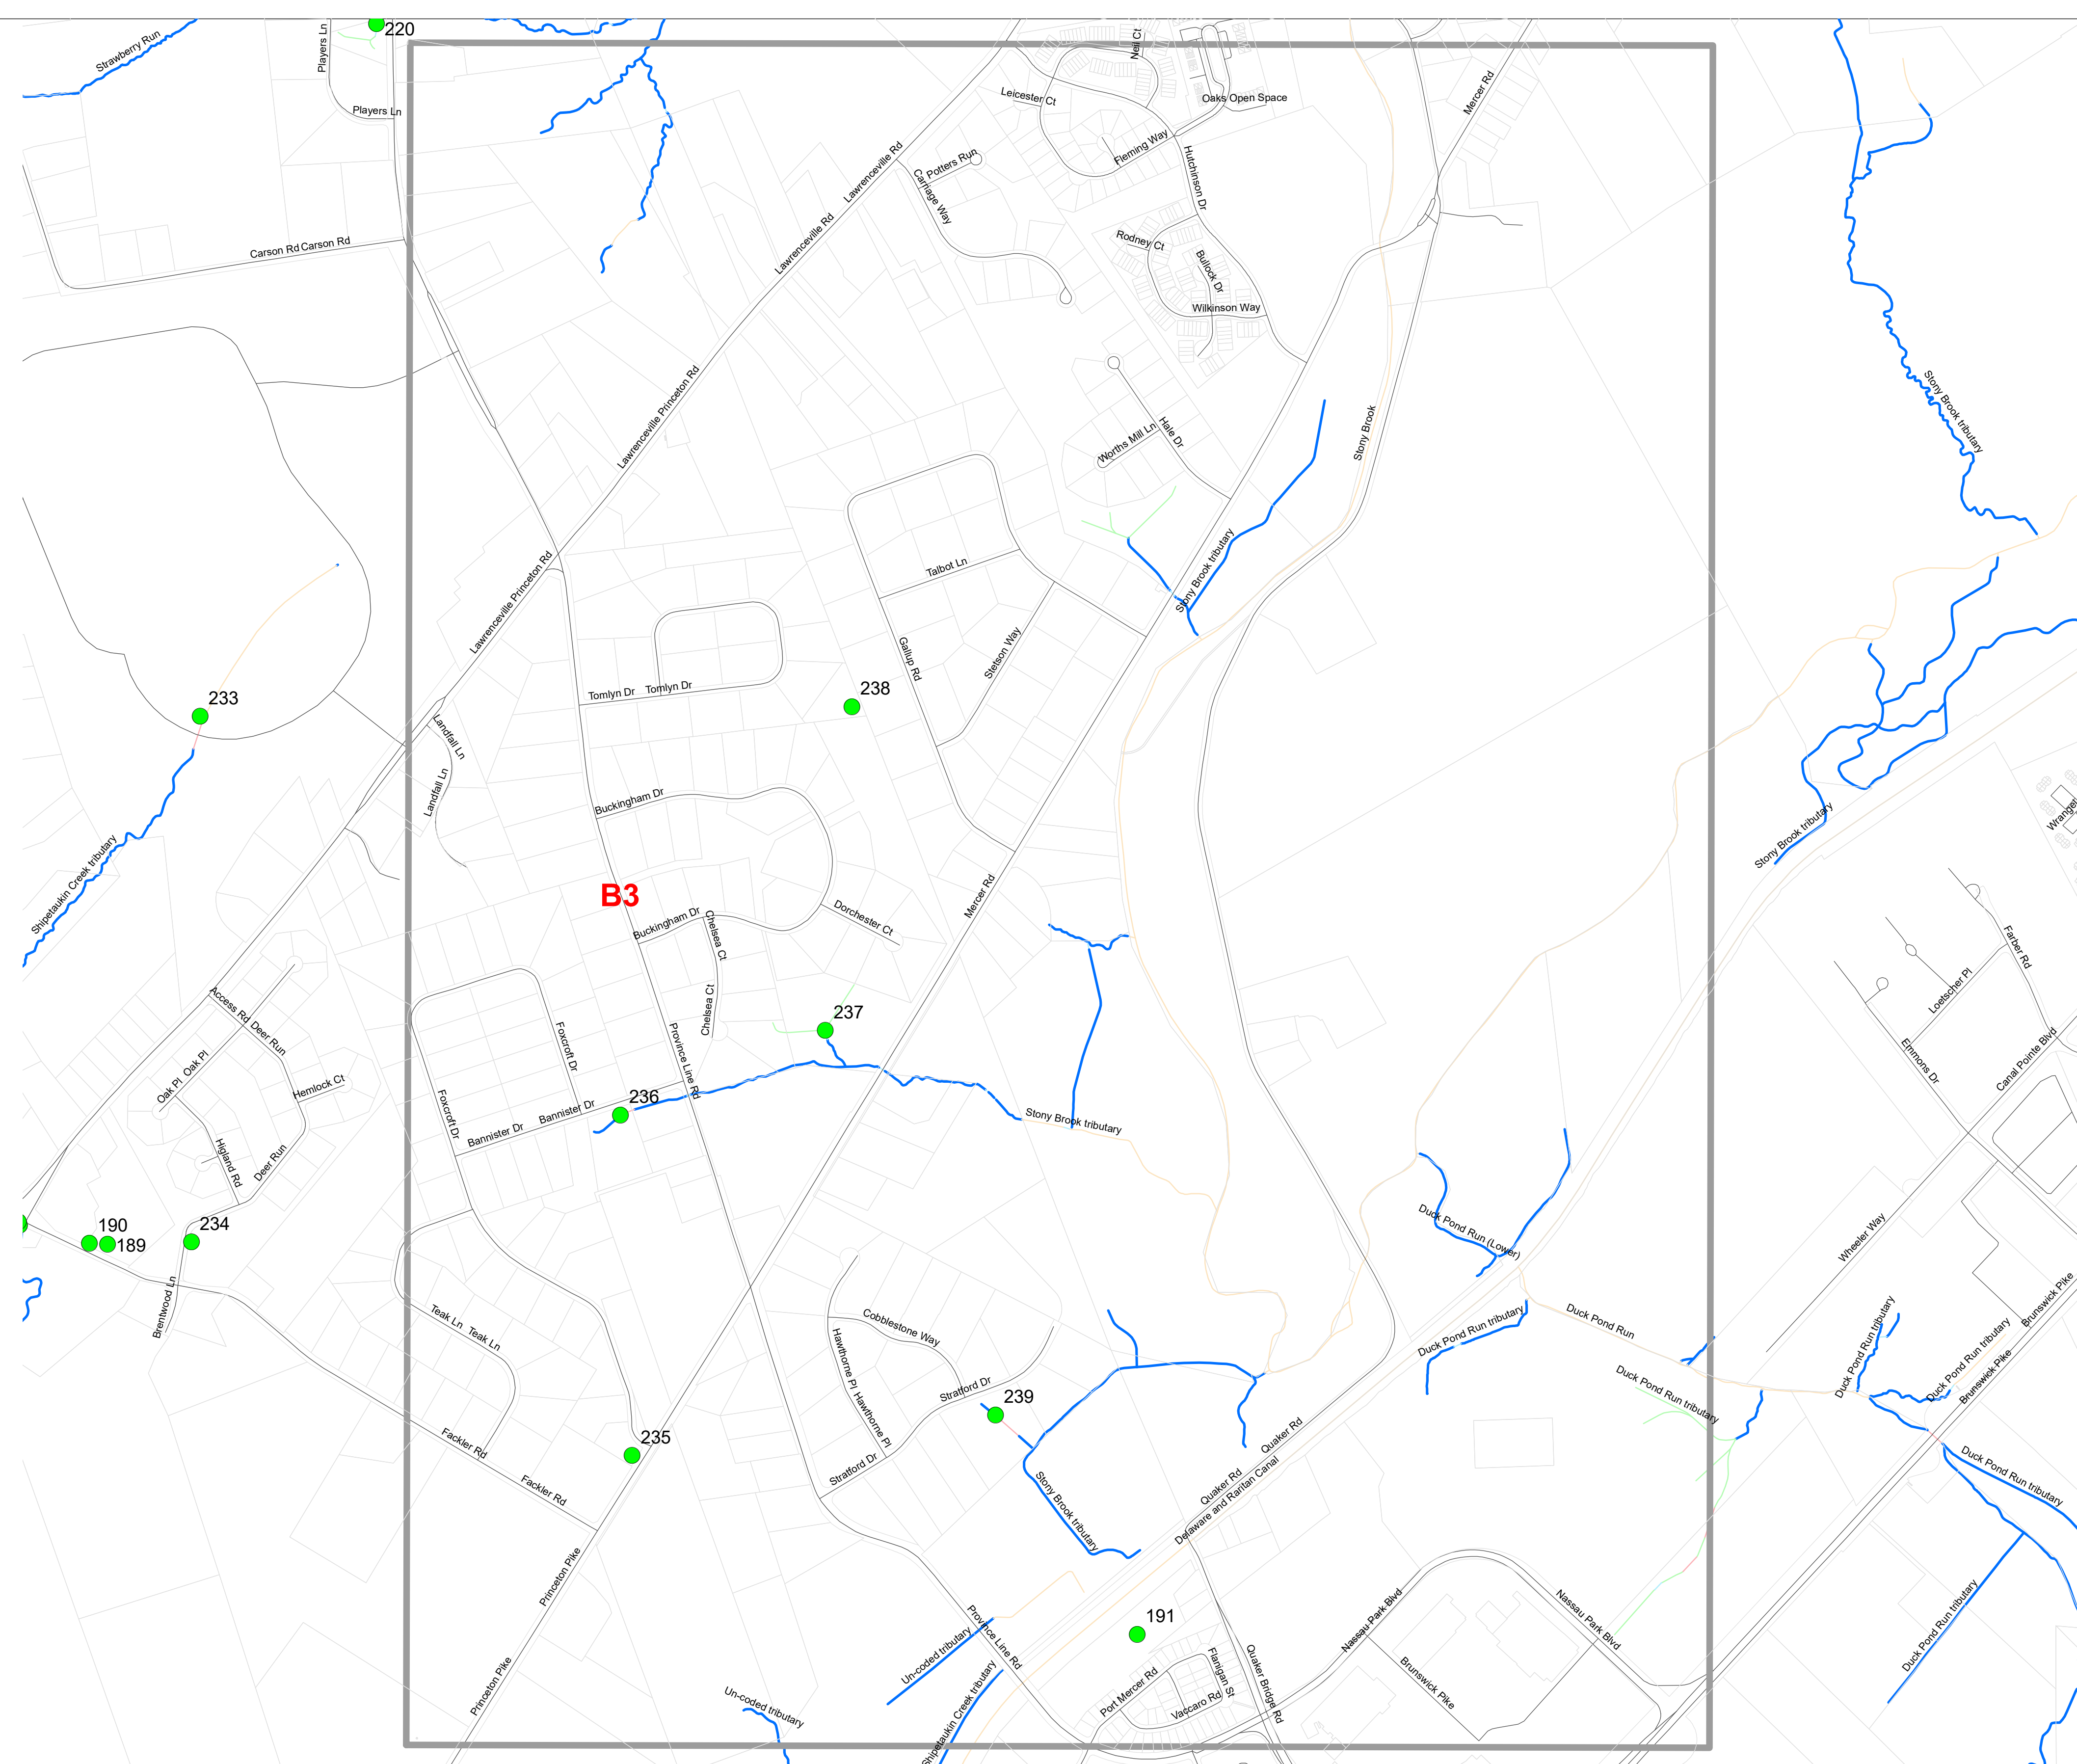

0.5 Miles

**OUTFALL LOCATION MAP
LAWRENCE TOWNSHIP
MERCER COUNTY, NEW JERSEY**

November 2020
Updated December 2023

B3