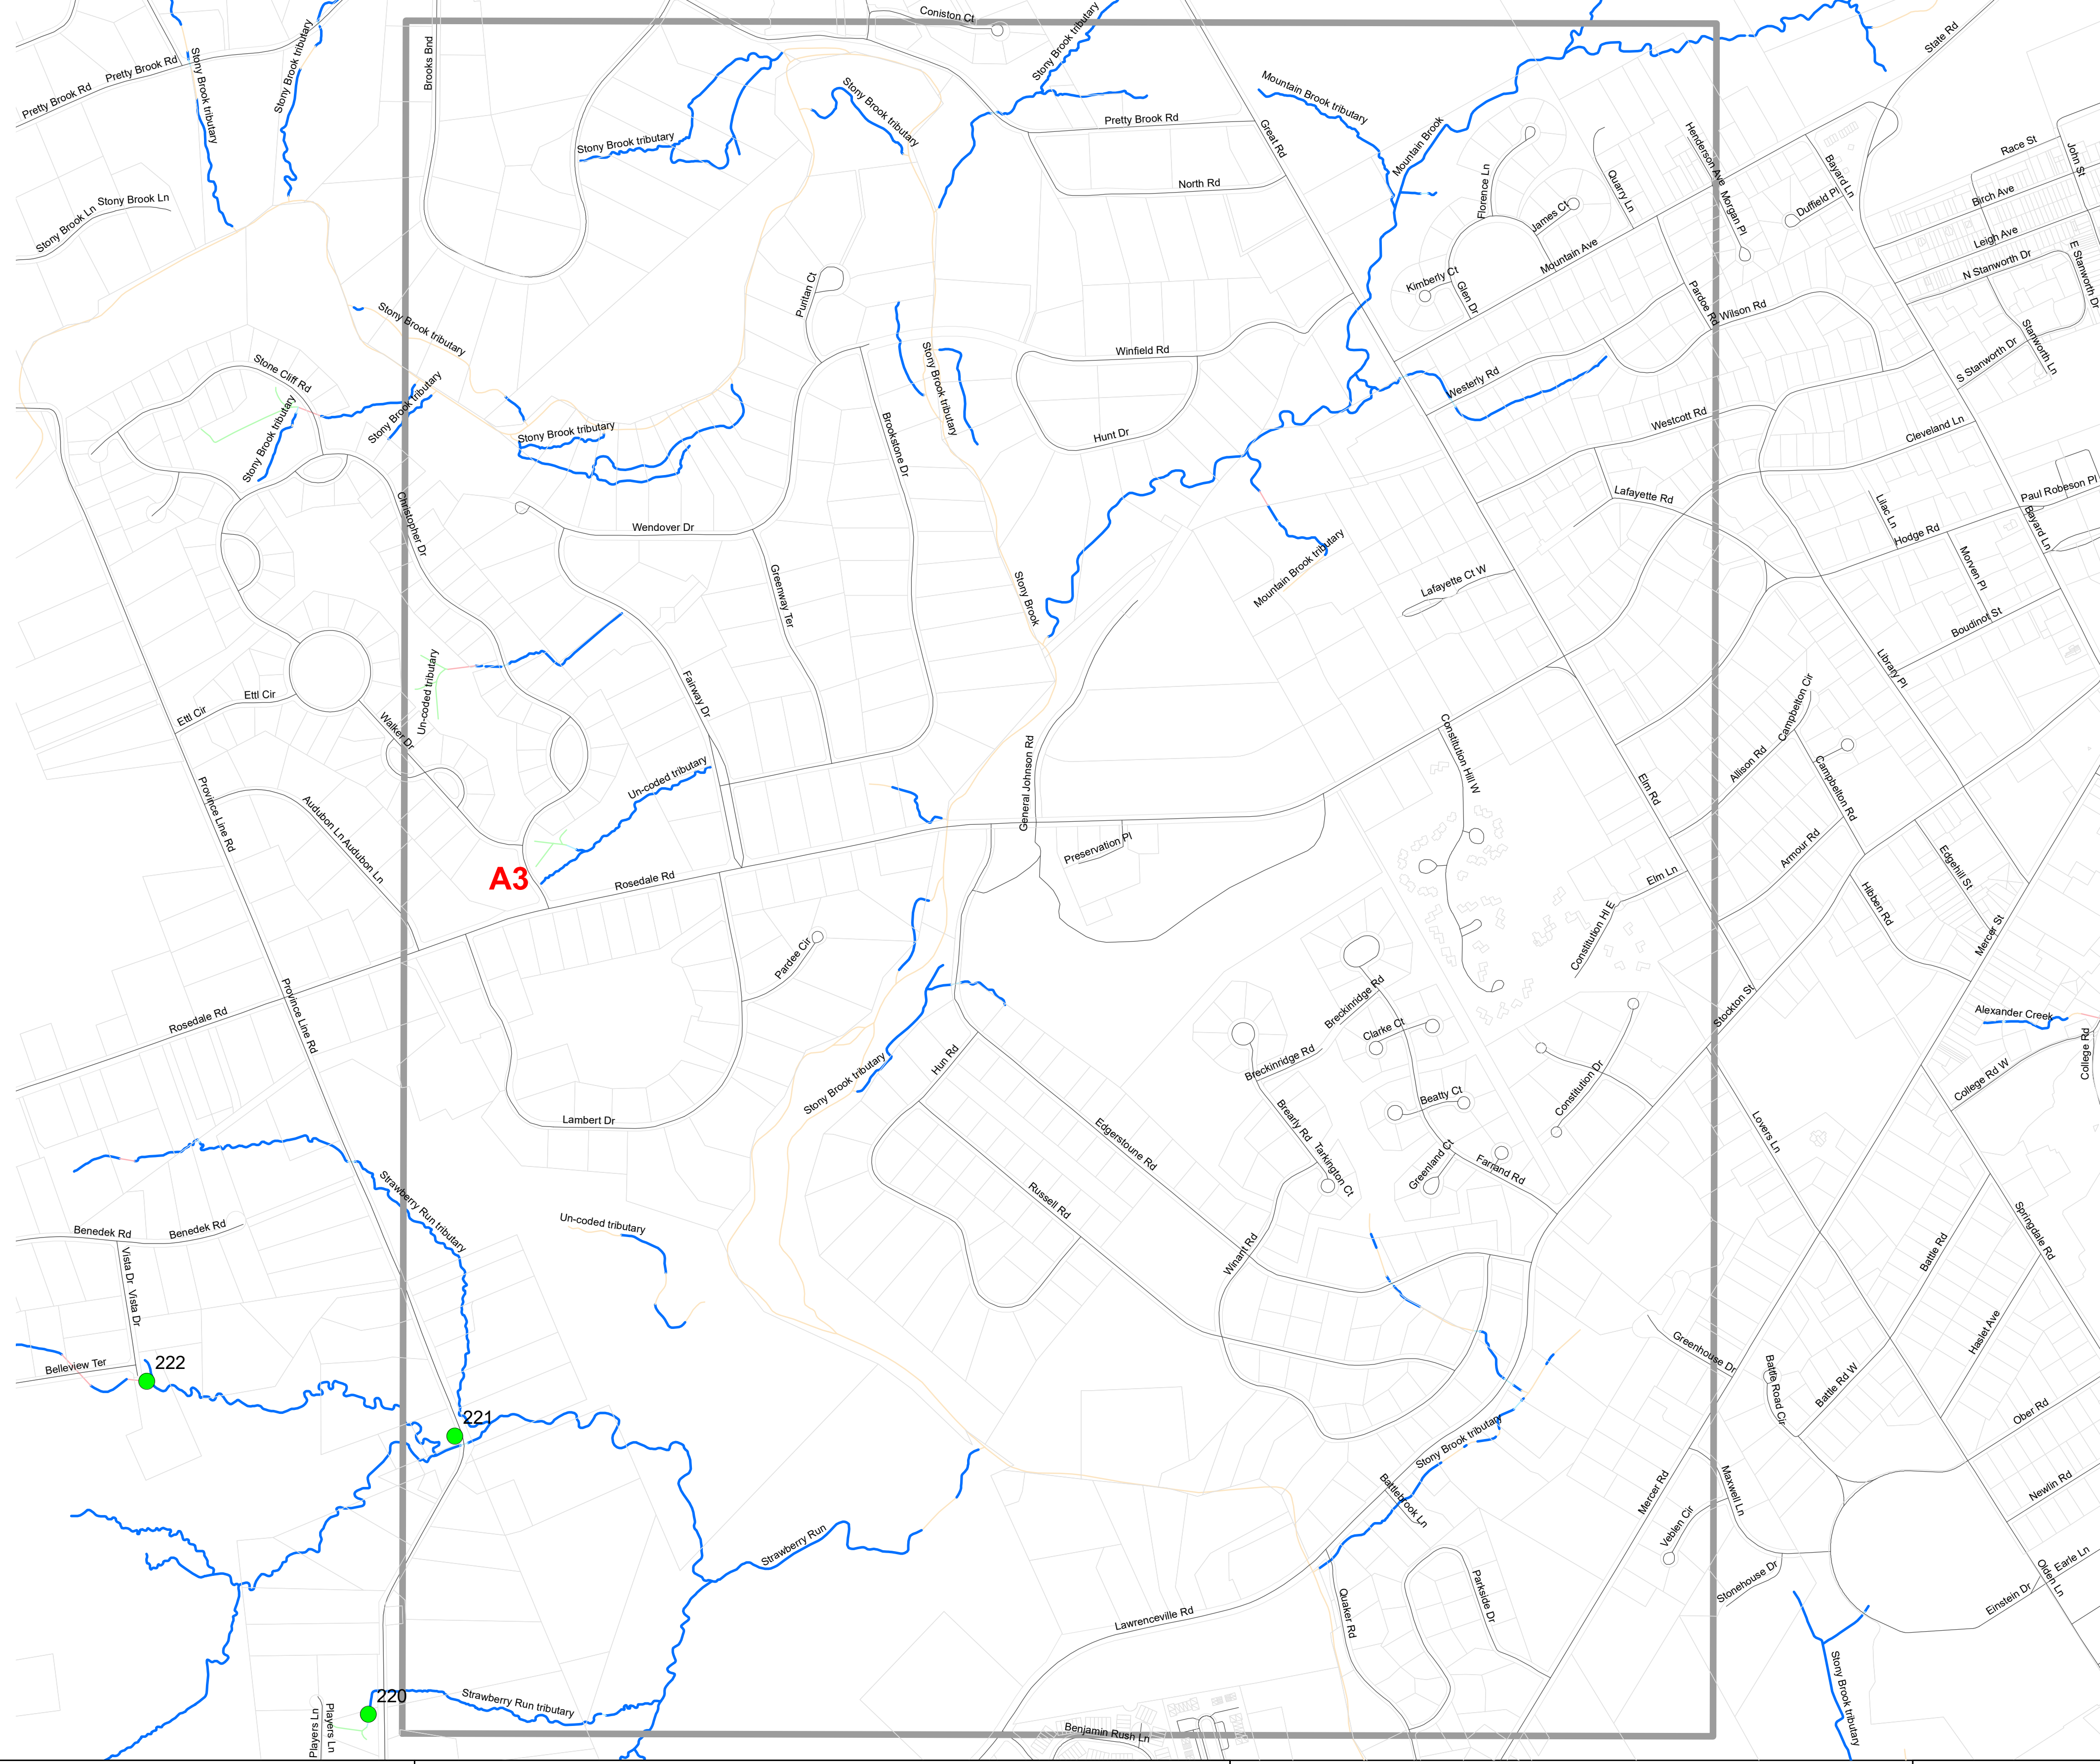

**OUTFALL LOCATION MAP
LAWRENCE TOWNSHIP
MERCER COUNTY, NEW JERSEY**

November 2020
Updated December 2023

A3