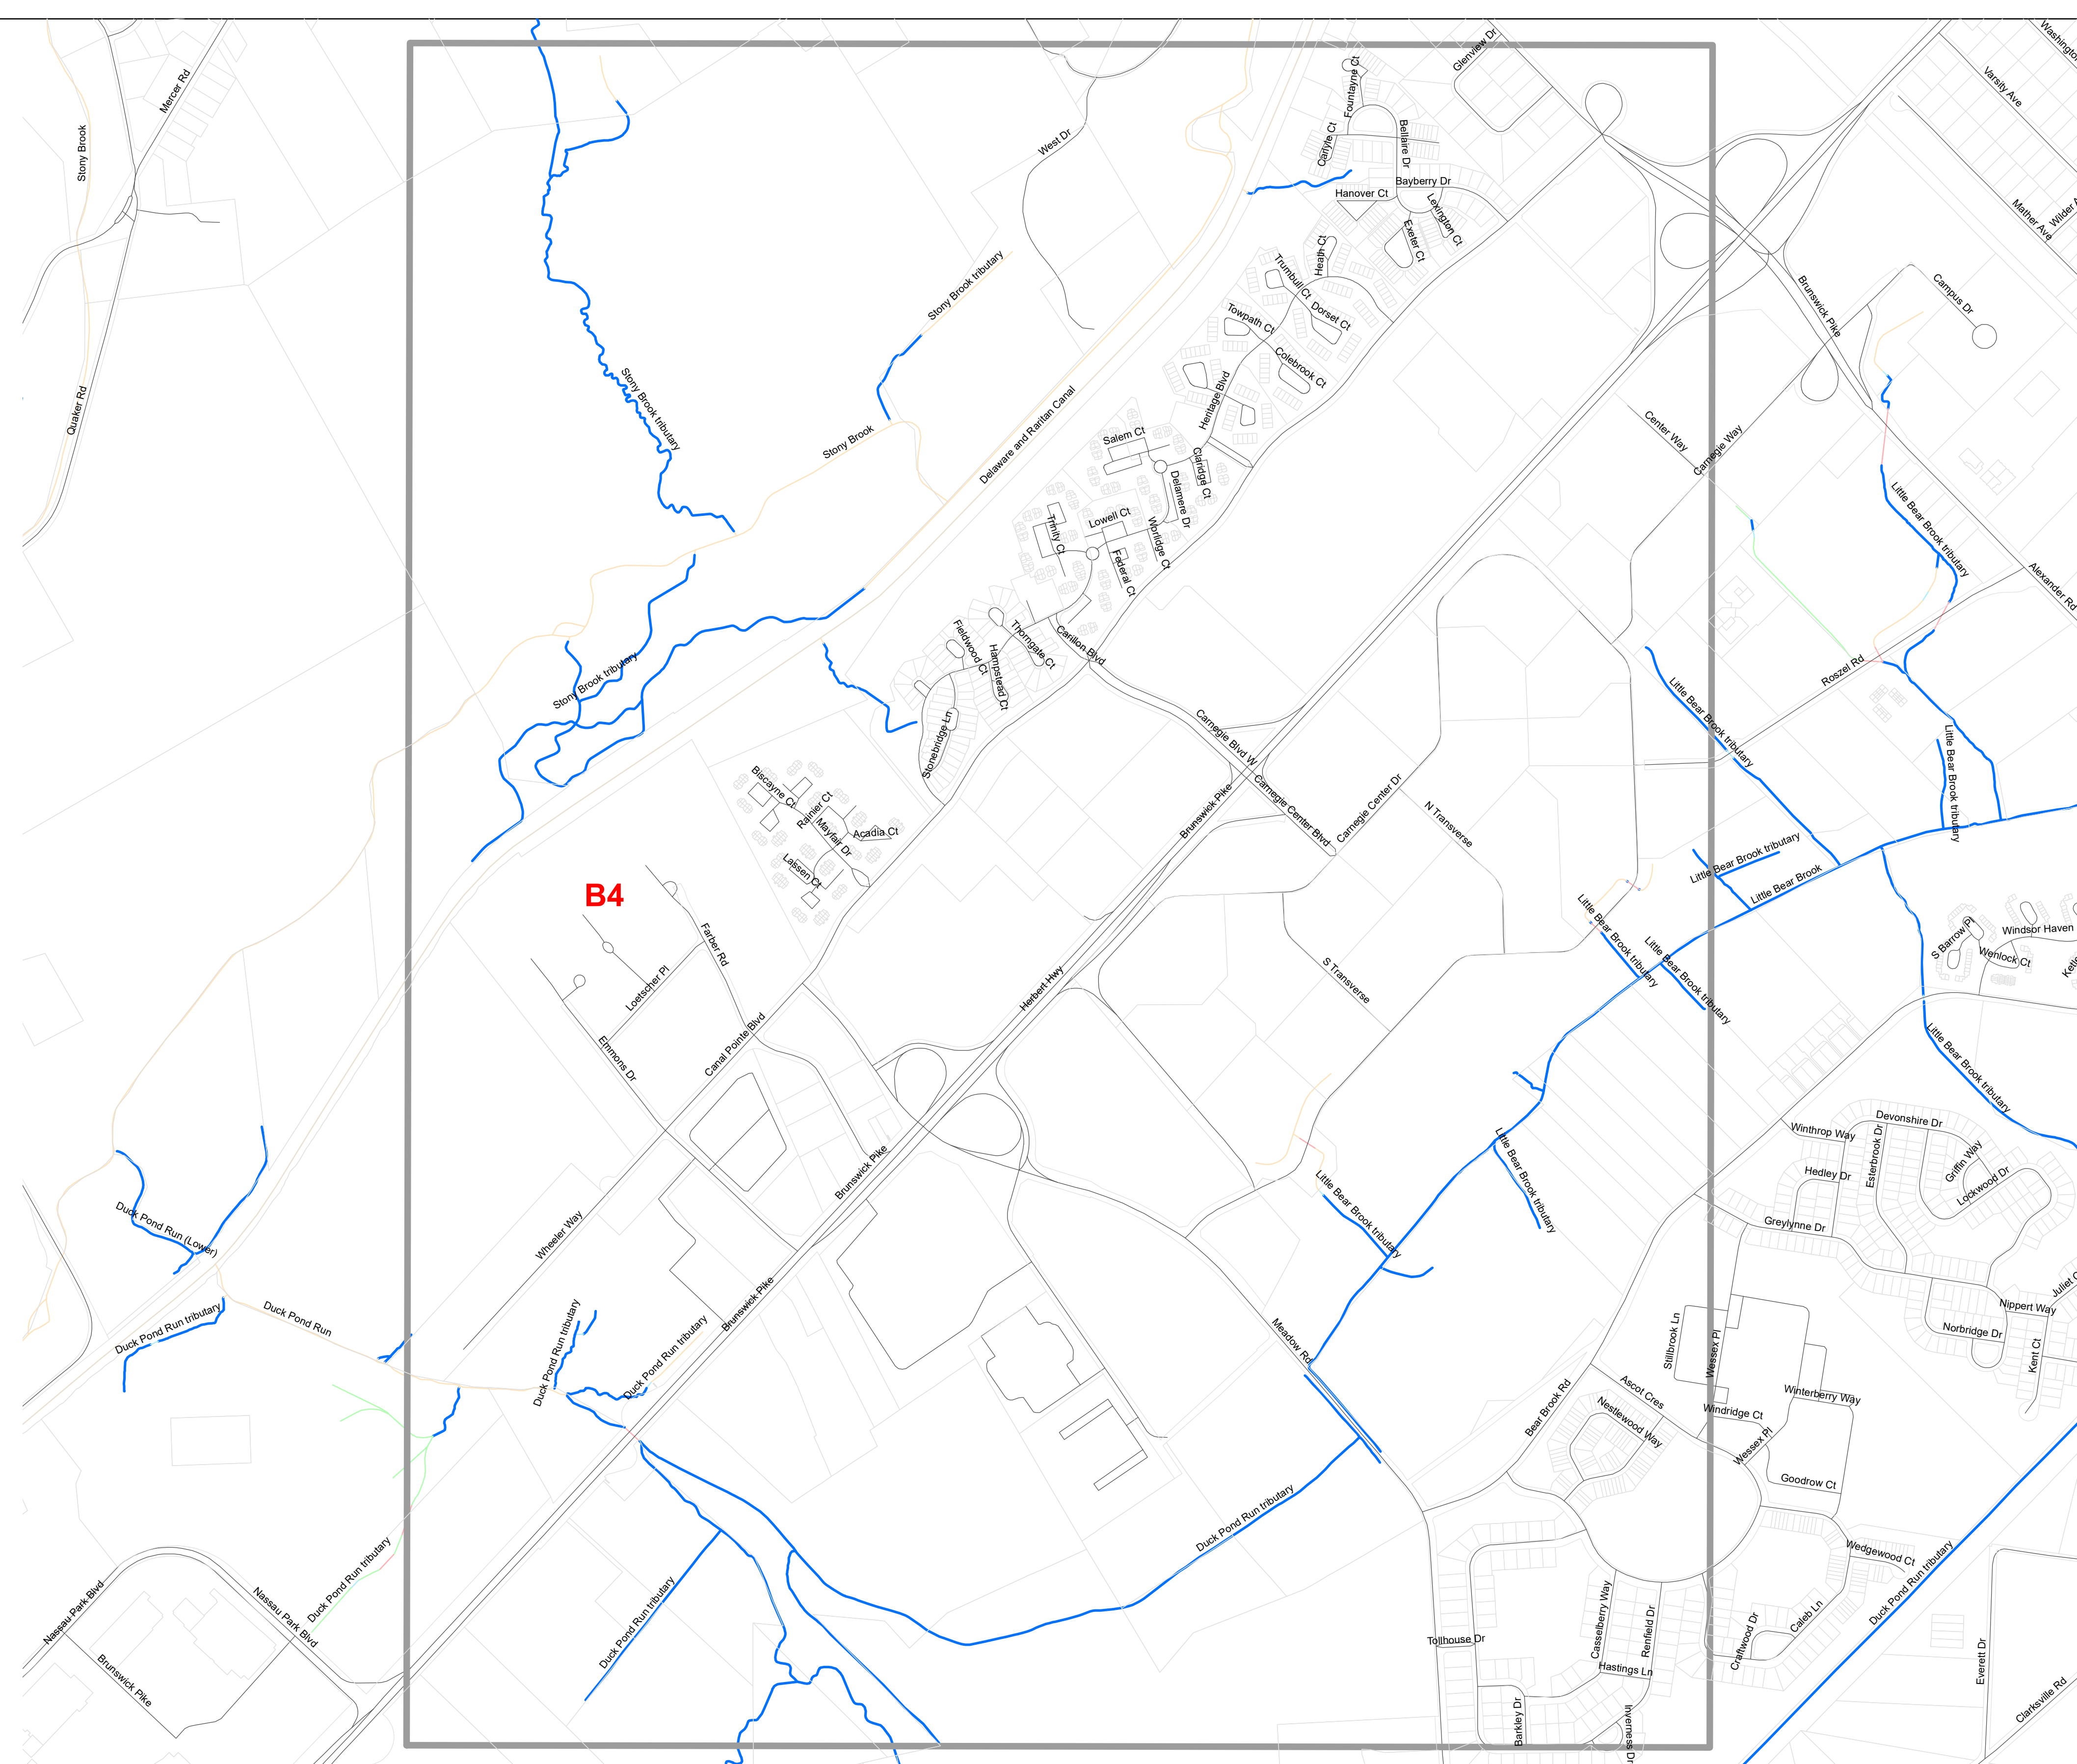

**OUTFALL LOCATION MAP
LAWRENCE TOWNSHIP
MERCER COUNTY, NEW JERSEY**

November 2020
Updated December 2023

B4