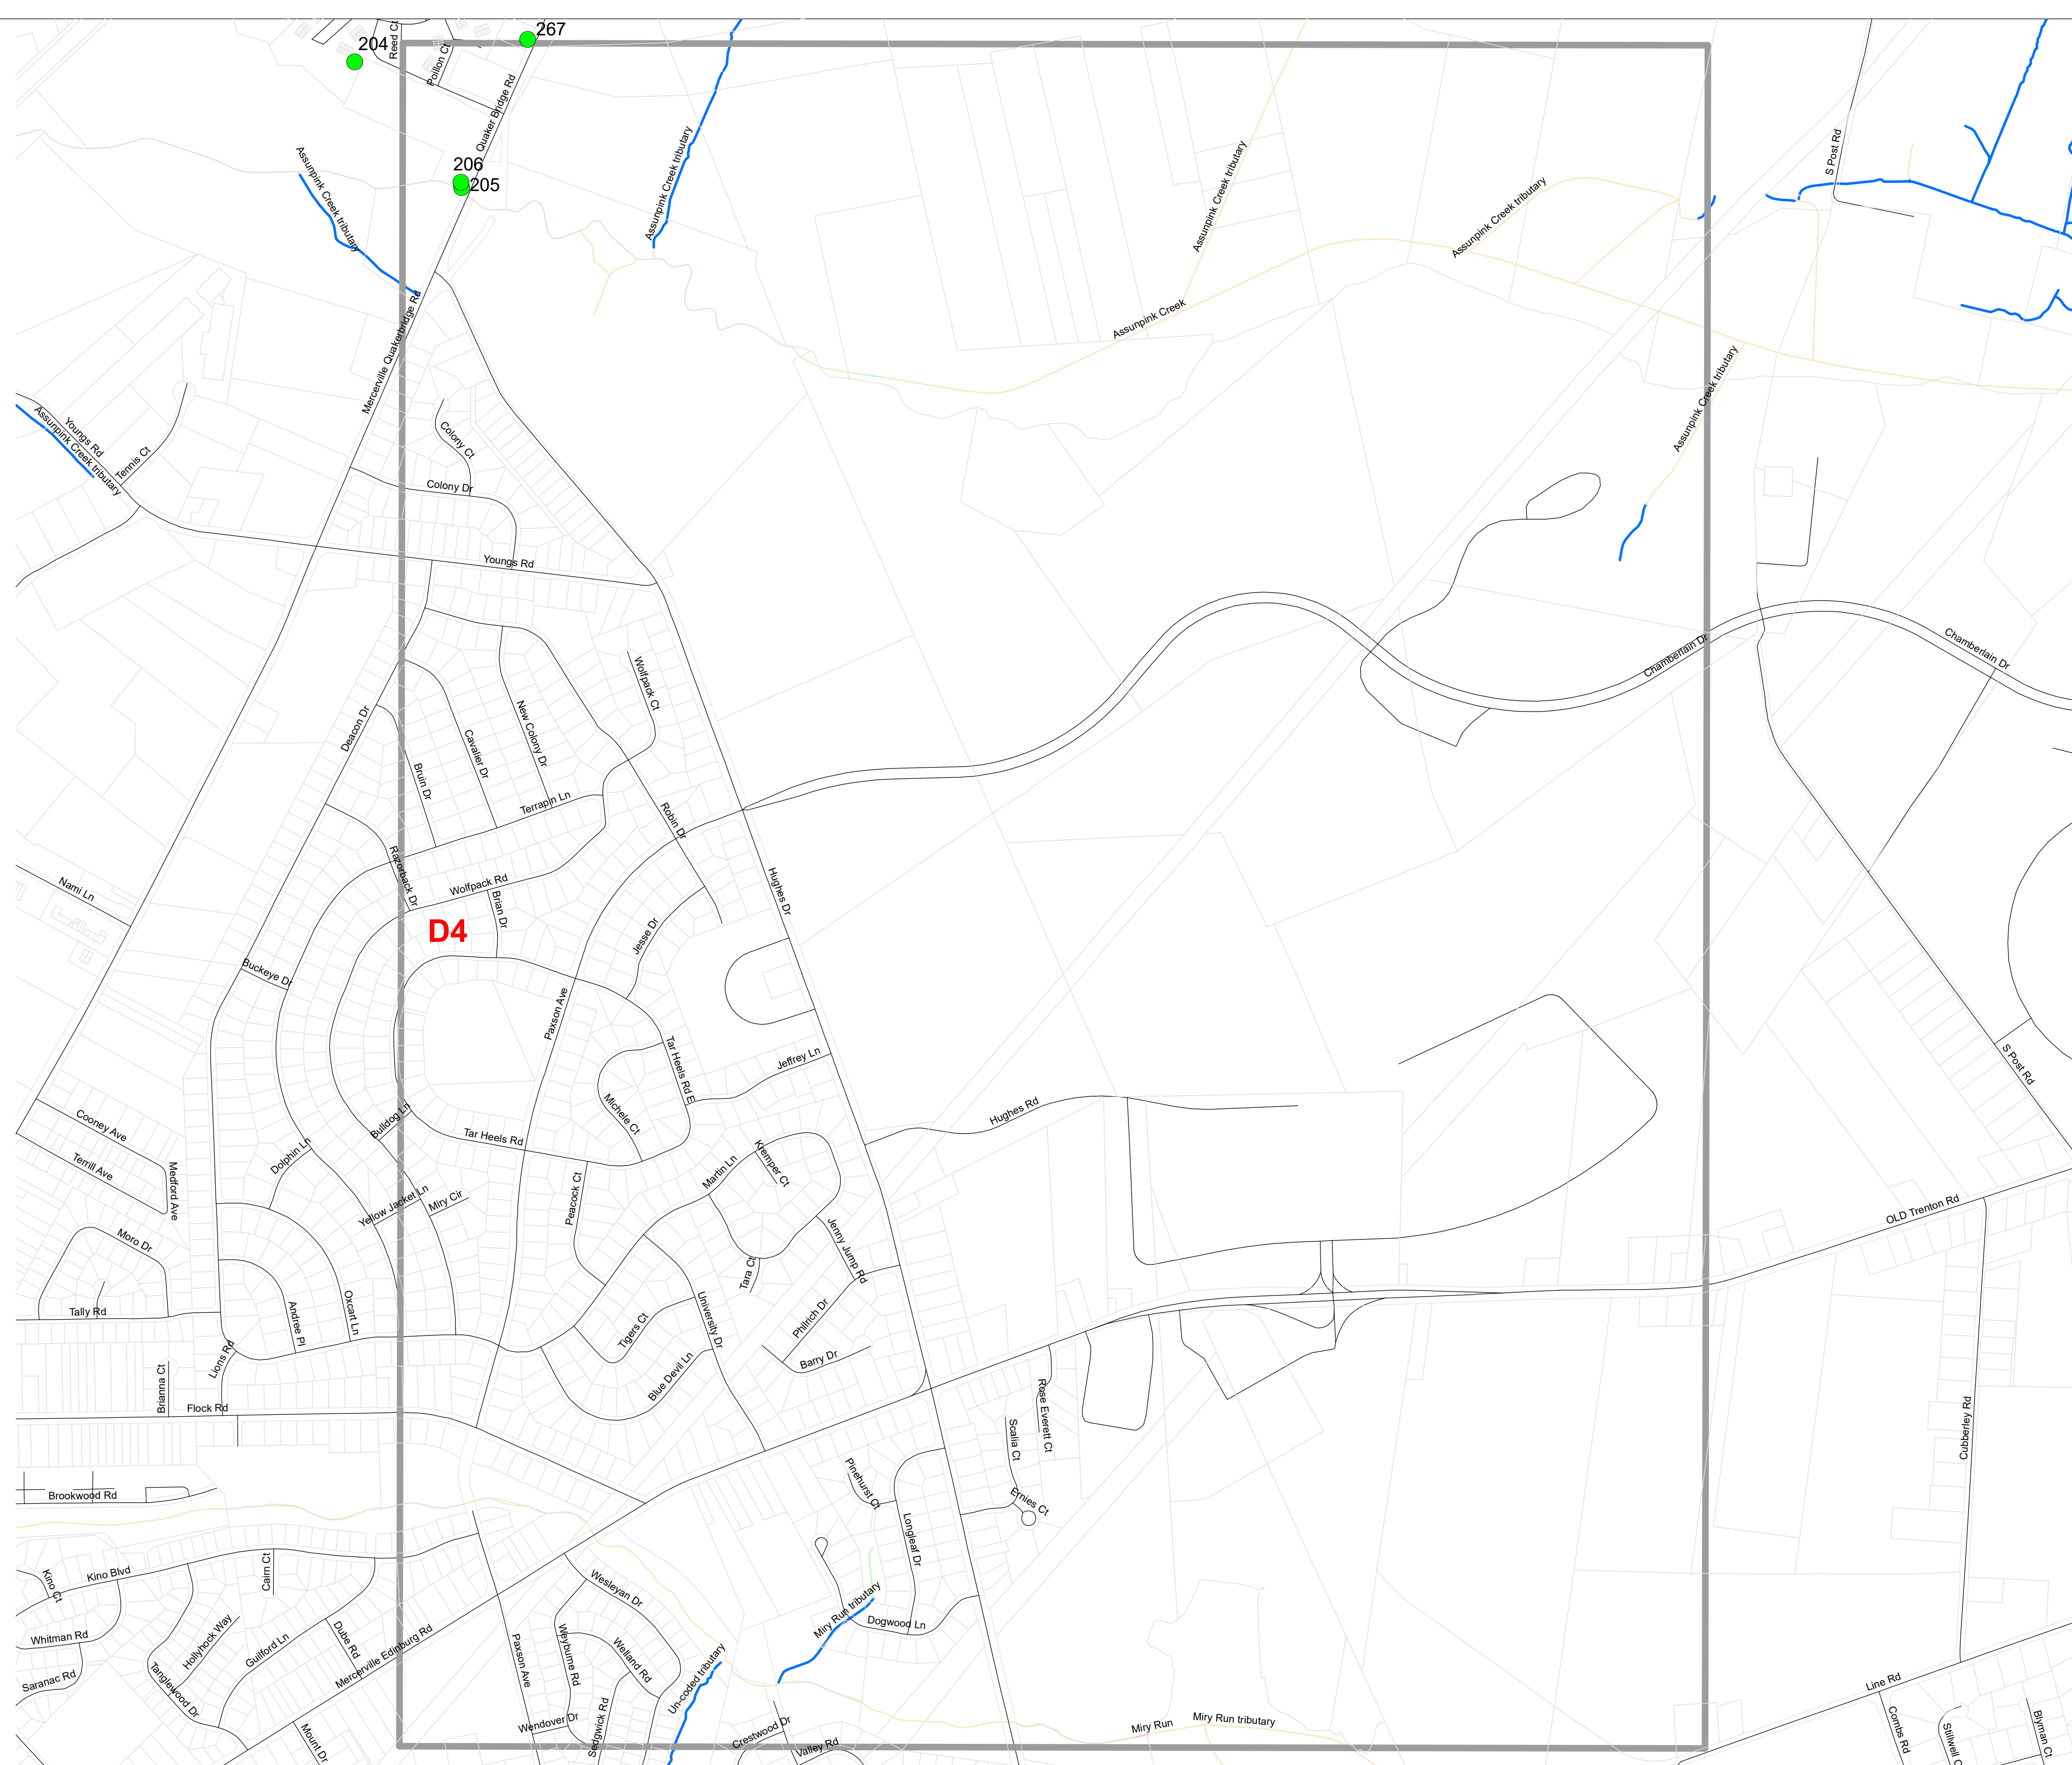

0.5
Miles

**OUTFALL LOCATION MAP
LAWRENCE TOWNSHIP
MERCER COUNTY, NEW JERSEY**

November 2020
Updated December 2023

D4