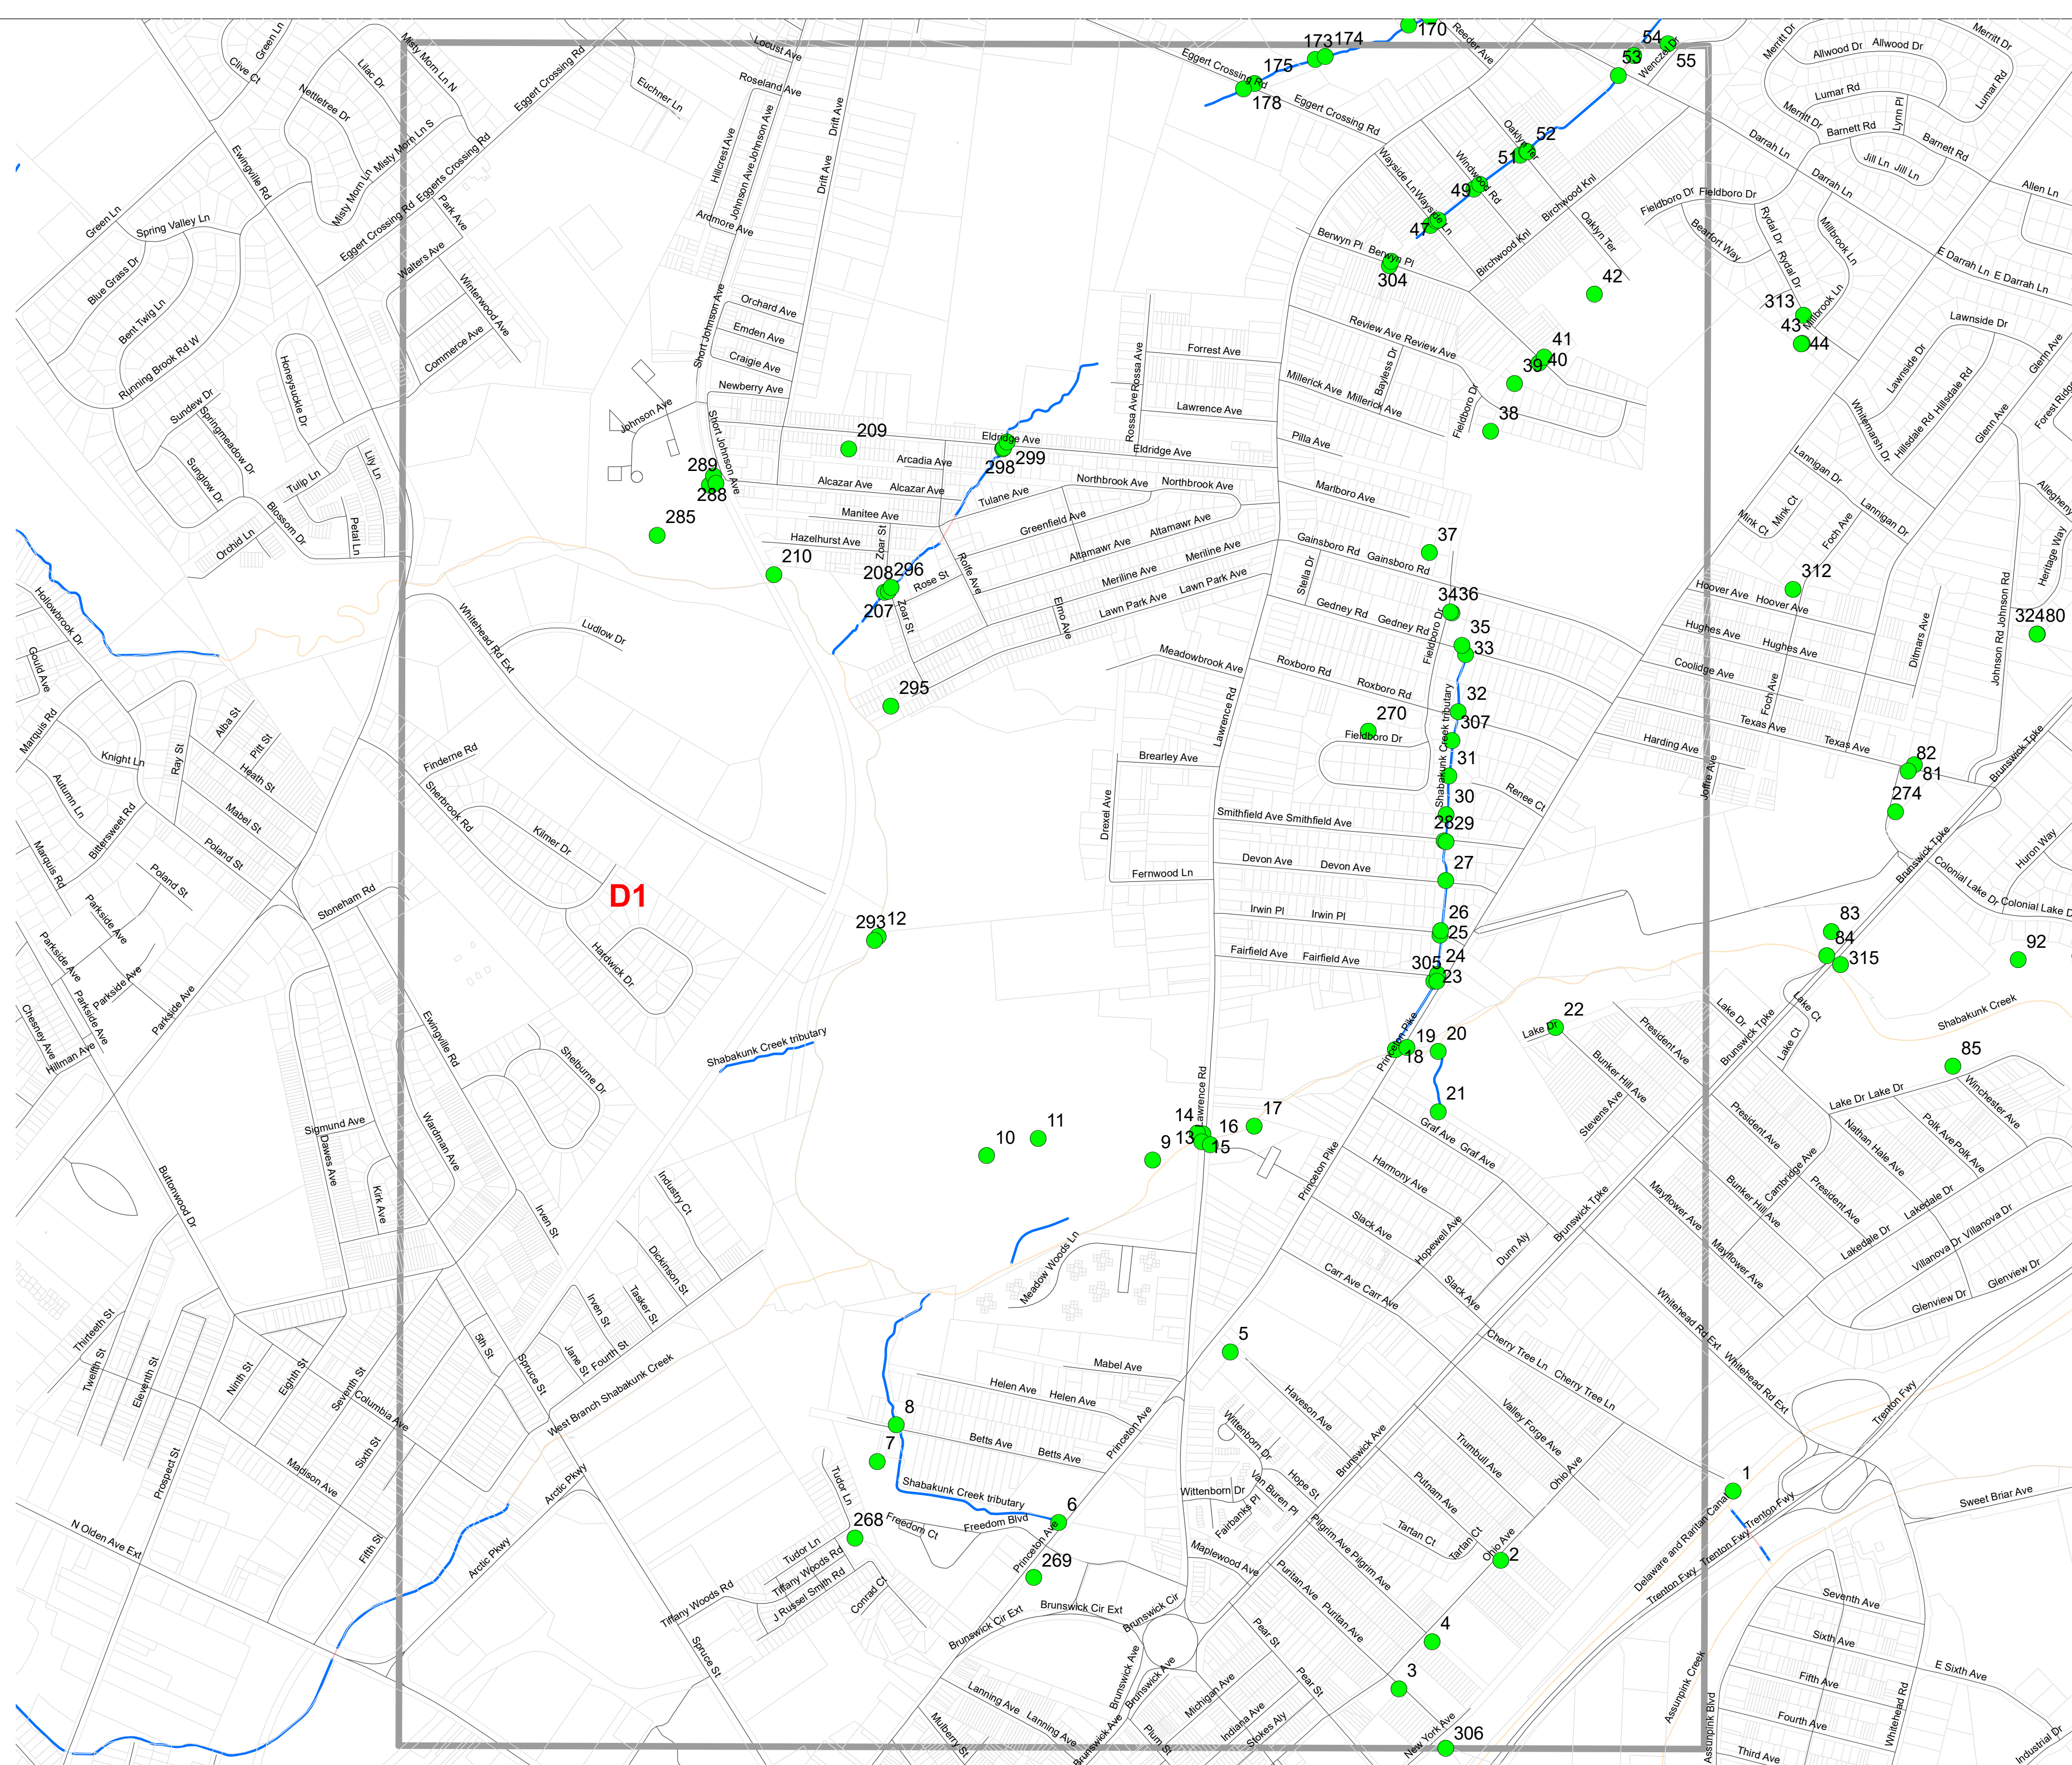

A1

0.5 Miles

**OUTFALL LOCATION MAP
LAWRENCE TOWNSHIP
MERCER COUNTY, NEW JERSEY**

November 2020
Updated December 2023

A2

**OUTFALL LOCATION MAP
LAWRENCE TOWNSHIP
MERCER COUNTY, NEW JERSEY**

November 2020
Updated December 2023

C3

0.5 Miles

**OUTFALL LOCATION MAP
LAWRENCE TOWNSHIP
MERCER COUNTY, NEW JERSEY**

November 2020
Updated December 2023

C4

OUTFALL LOCATION MAP
LAWRENCE TOWNSHIP
MERCER COUNTY, NEW JERSEY

November 2020
 Updated December 2023

D1

0.5
Miles

ACT
ENGINEERS

OUTFALL LOCATION MAP
LAWRENCE TOWNSHIP
MERCER COUNTY, NEW JERSEY

November 2020
Updated December 2023

D2

0.5 Miles

**OUTFALL LOCATION MAP
LAWRENCE TOWNSHIP
MERCER COUNTY, NEW JERSEY**

November 2020
Updated December 2023

D3

0.5
Miles

**OUTFALL LOCATION MAP
LAWRENCE TOWNSHIP
MERCER COUNTY, NEW JERSEY**

November 2020
Updated December 2023

D4