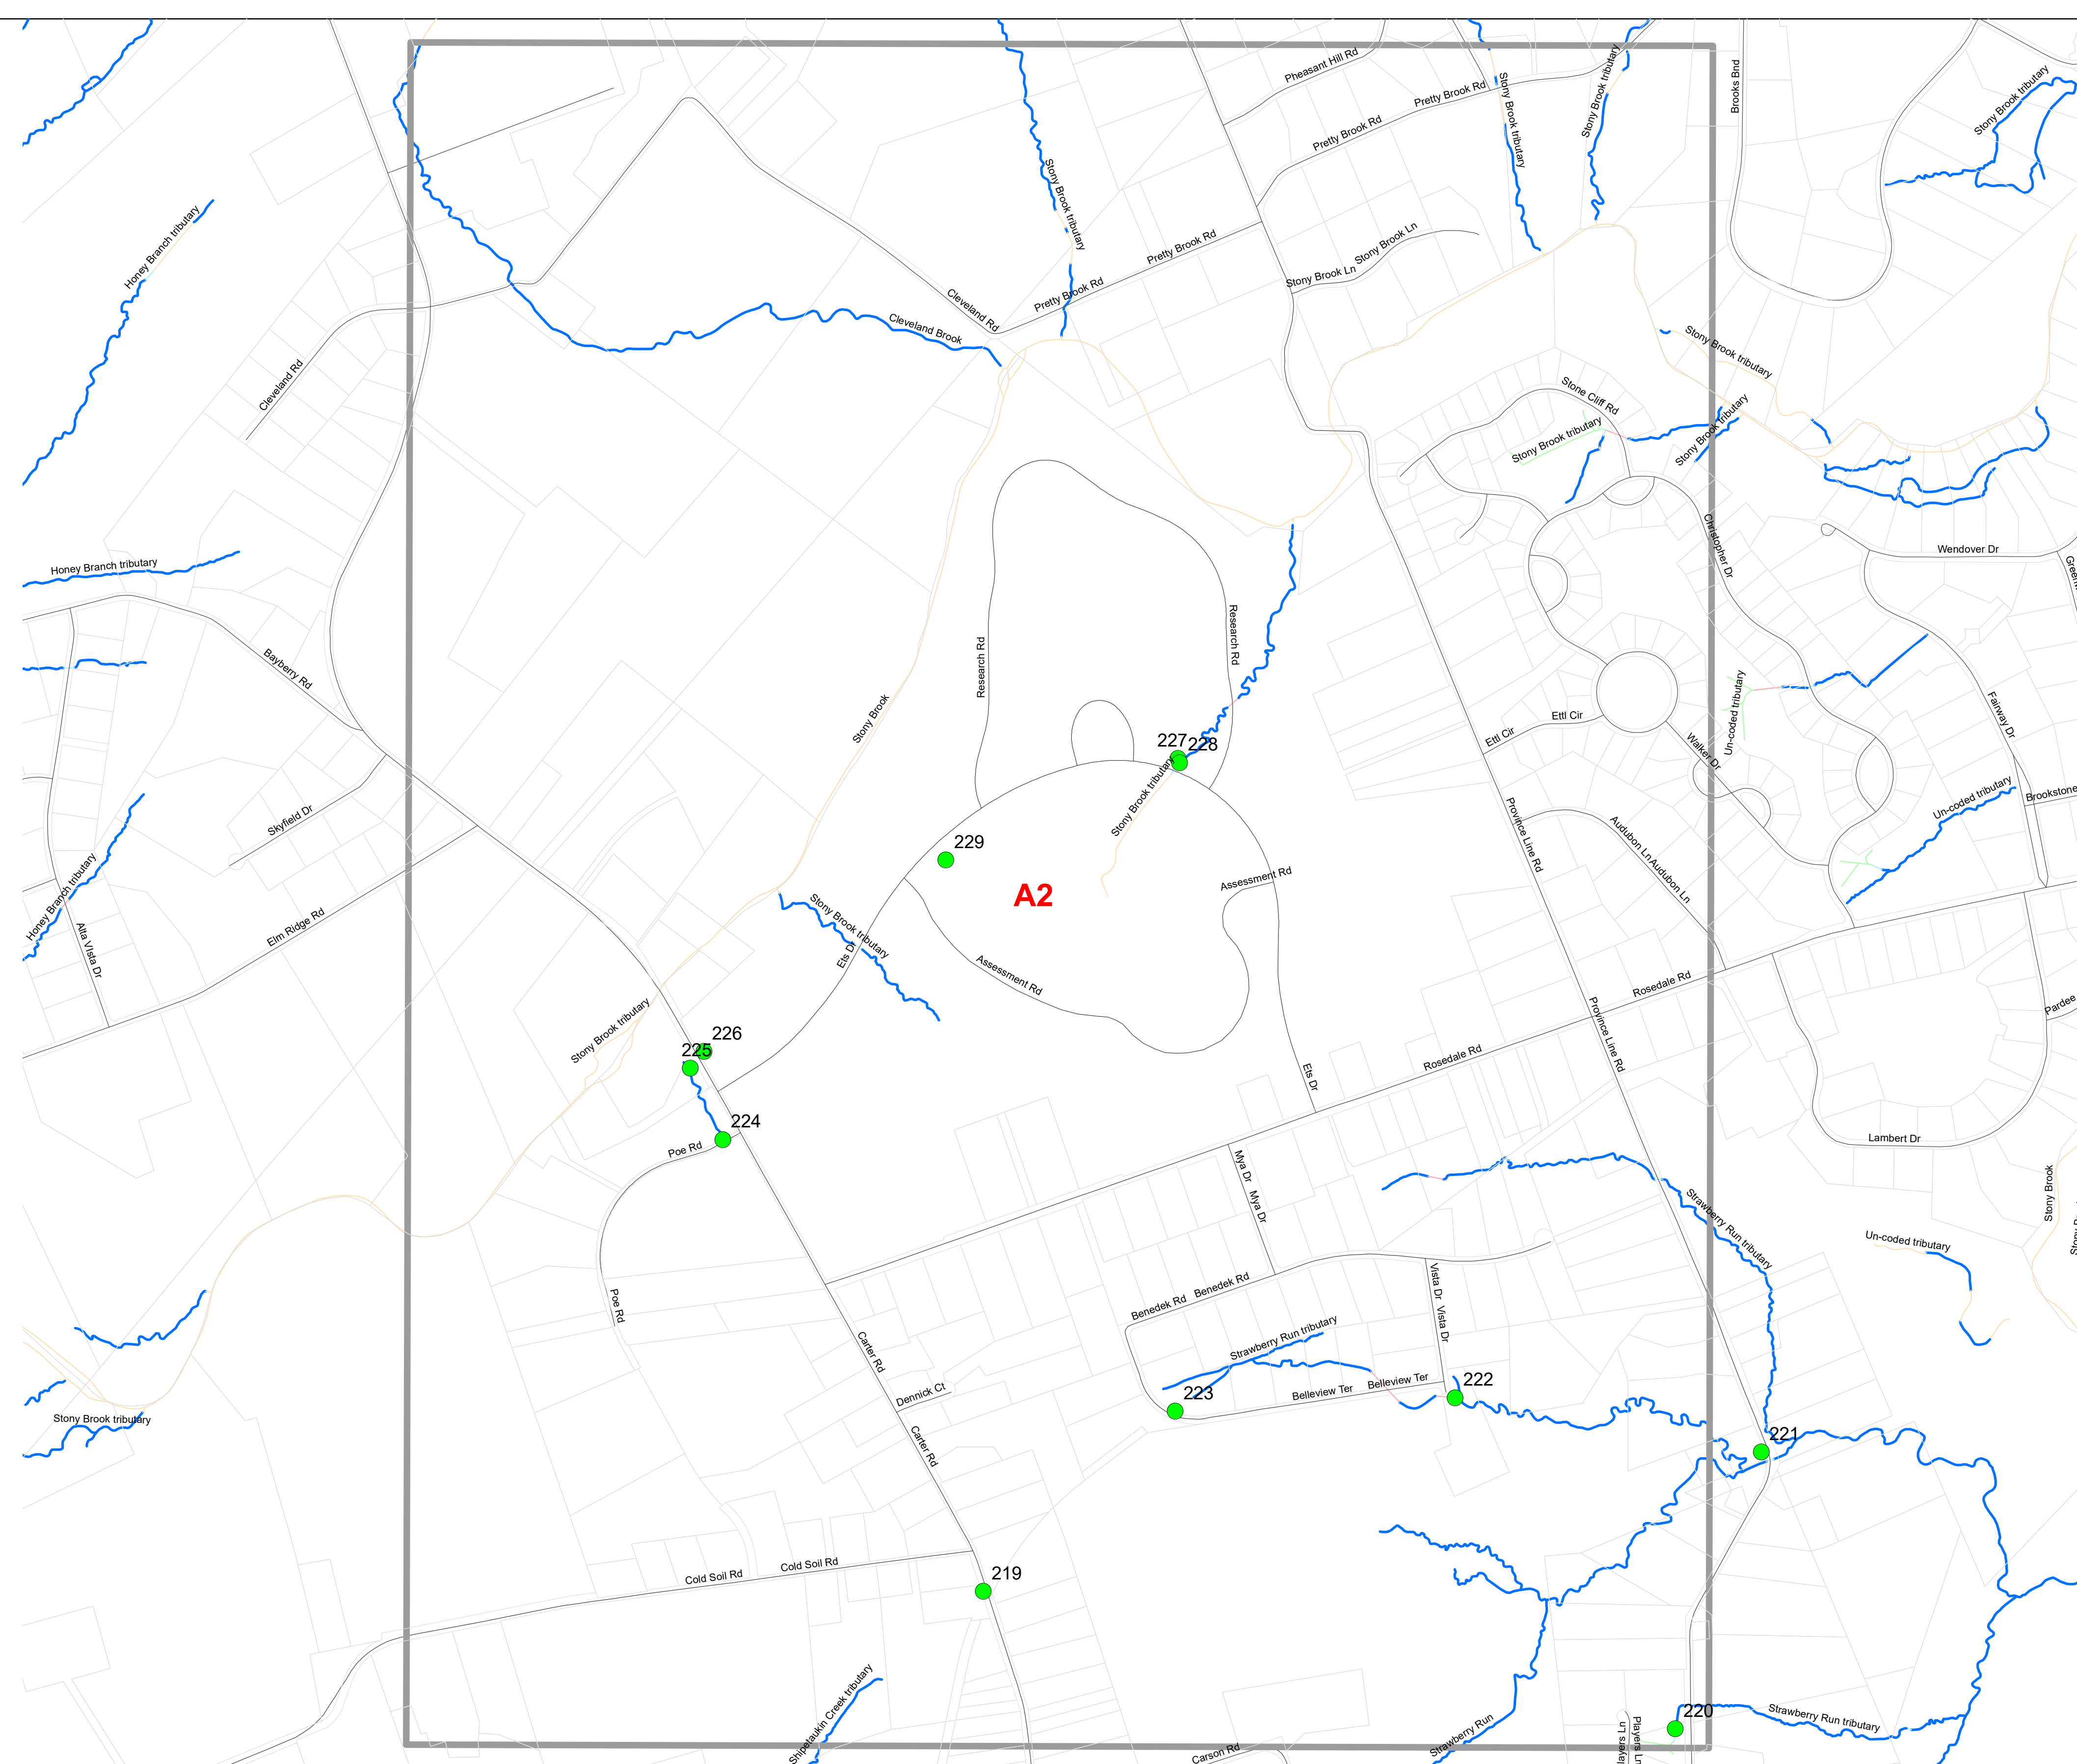

0.5 Miles

**OUTFALL LOCATION MAP
LAWRENCE TOWNSHIP
MERCER COUNTY, NEW JERSEY**

November 2020
Updated December 2023

A2