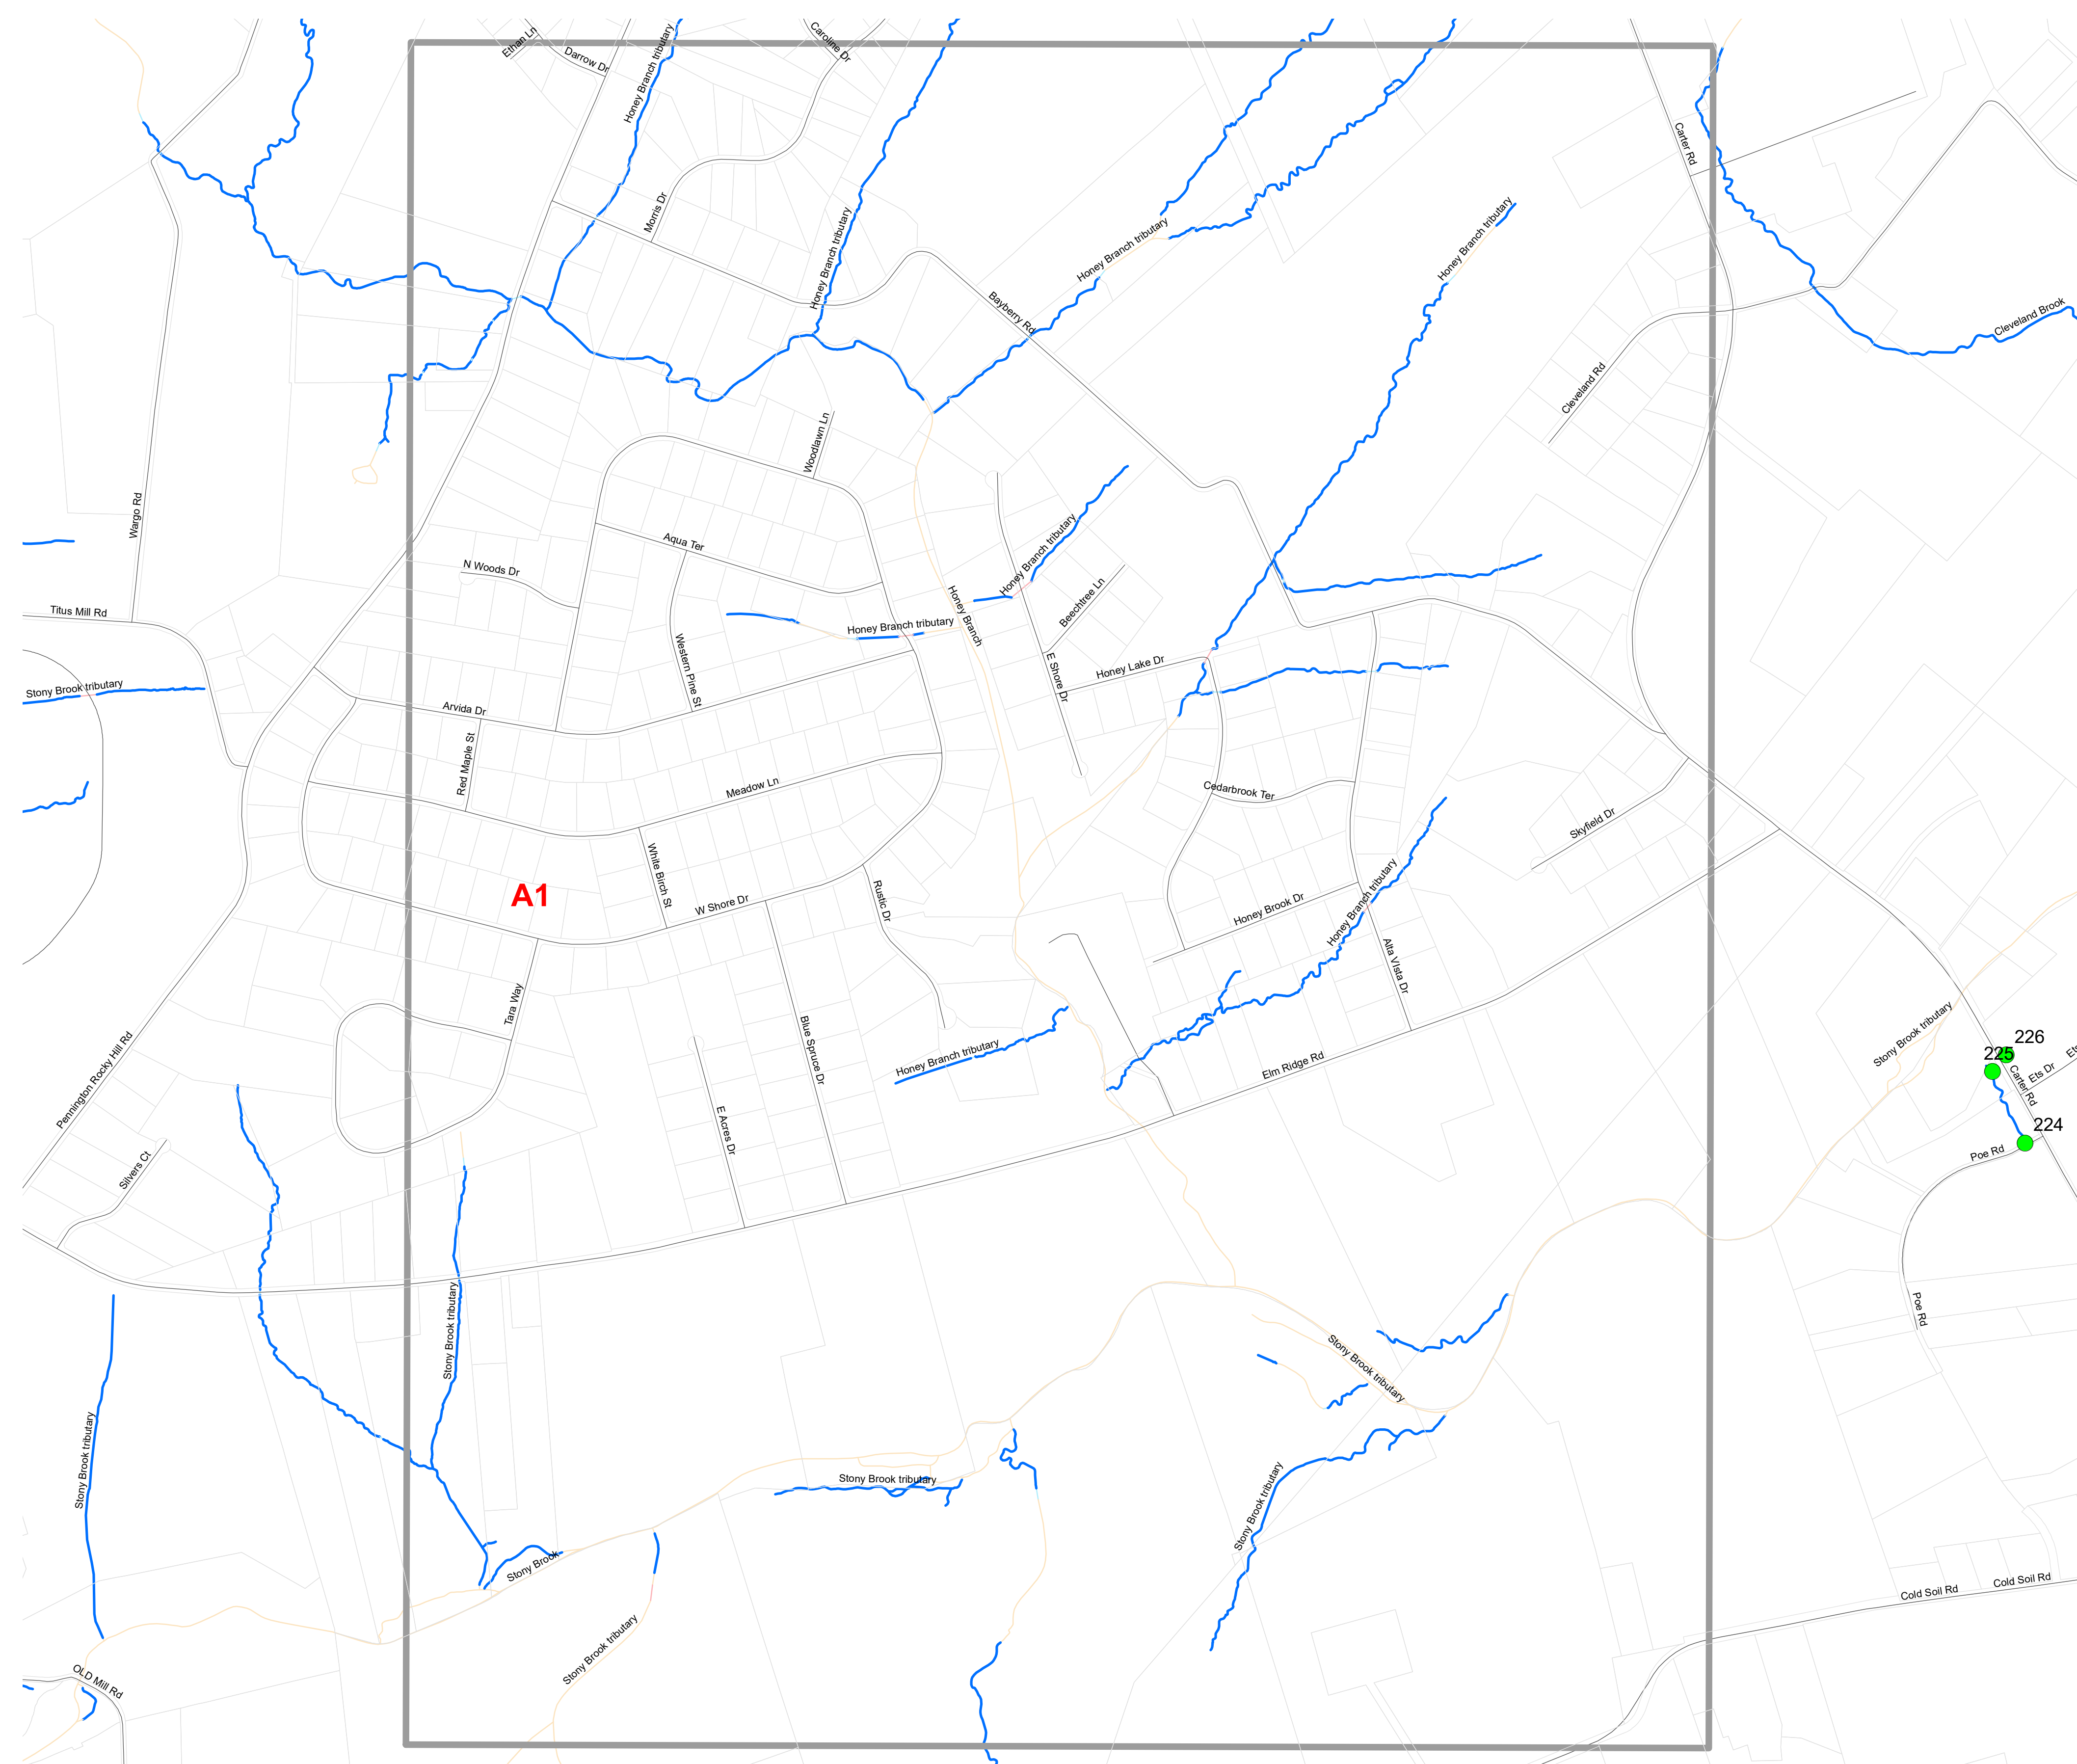

0.5 Miles

**OUTFALL LOCATION MAP
LAWRENCE TOWNSHIP
MERCER COUNTY, NEW JERSEY**

November 2020
Updated December 2023

A1