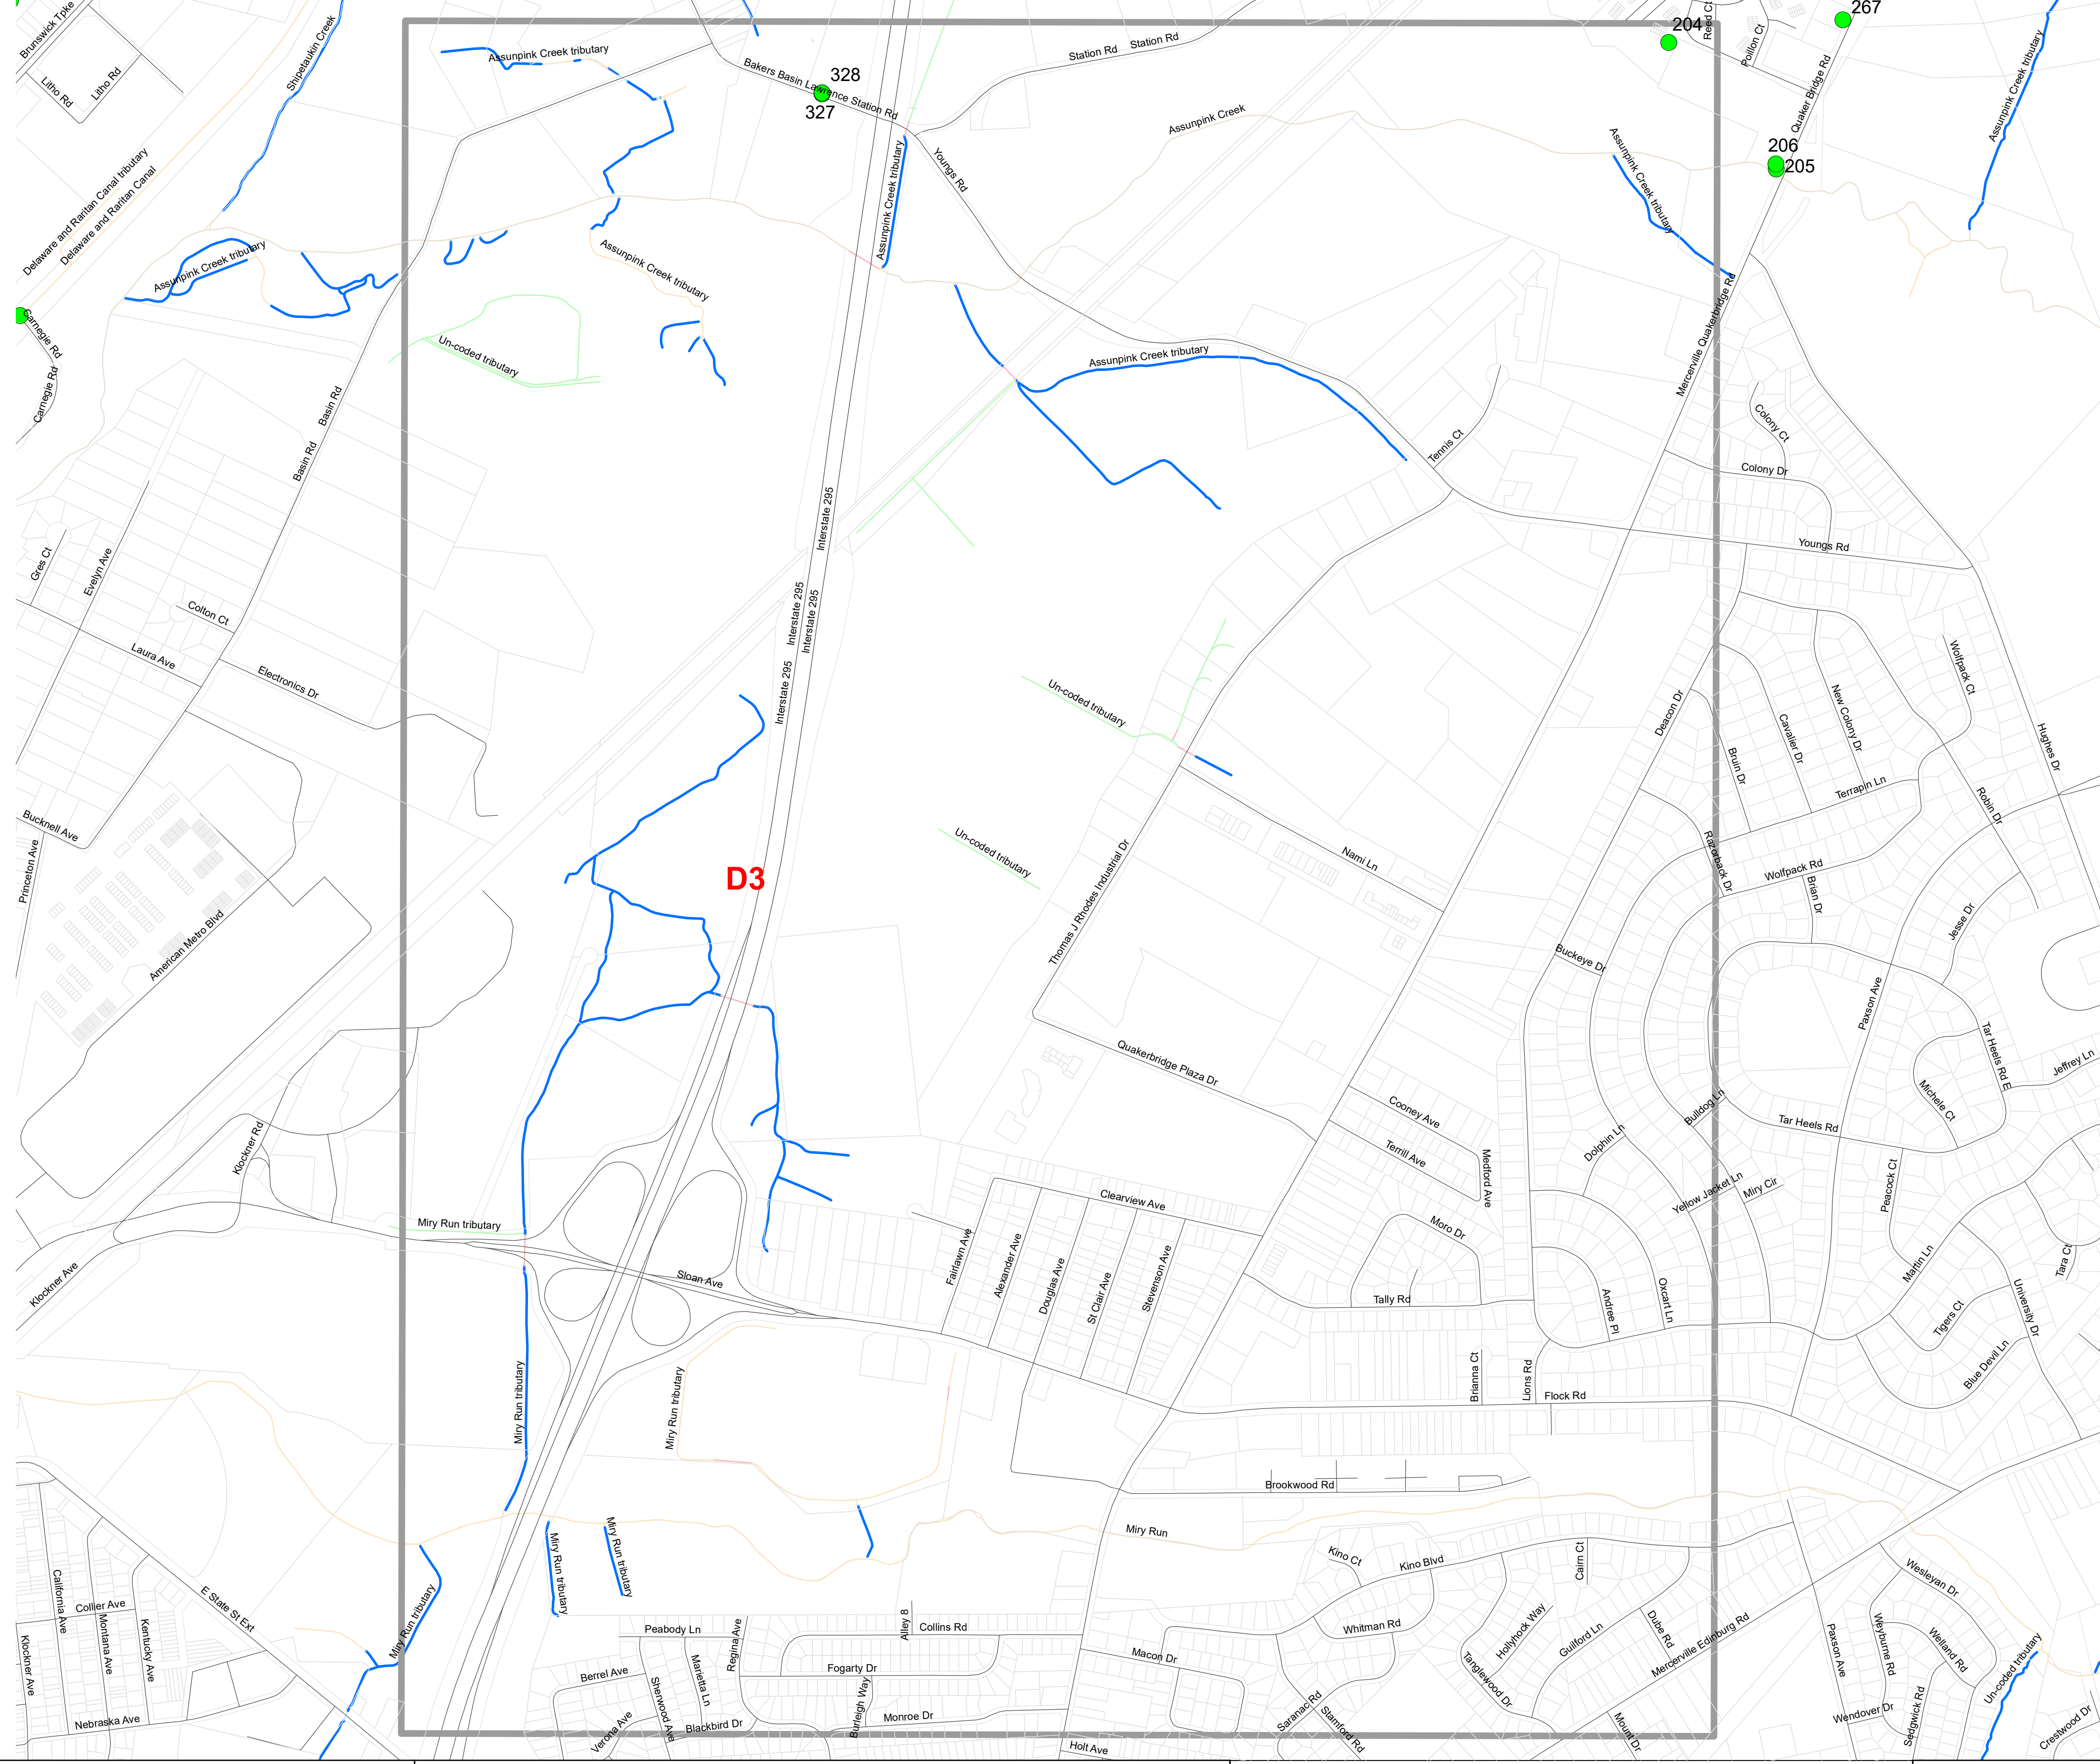

A1

0.5 Miles

**OUTFALL LOCATION MAP
LAWRENCE TOWNSHIP
MERCER COUNTY, NEW JERSEY**

November 2020
Updated December 2023

A2

**OUTFALL LOCATION MAP
LAWRENCE TOWNSHIP
MERCER COUNTY, NEW JERSEY**

November 2020
Updated December 2023

A3

OUTFALL LOCATION MAP
LAWRENCE TOWNSHIP
MERCER COUNTY, NEW JERSEY

November 2020
 Updated December 2023

A4

OUTFALL LOCATION MAP
LAWRENCE TOWNSHIP
MERCER COUNTY, NEW JERSEY

November 2020
 Updated December 2023

D1

0.5
Miles

ACT
ENGINEERS

OUTFALL LOCATION MAP
LAWRENCE TOWNSHIP
MERCER COUNTY, NEW JERSEY

November 2020
Updated December 2023

D2

0.5 Miles

**OUTFALL LOCATION MAP
LAWRENCE TOWNSHIP
MERCER COUNTY, NEW JERSEY**

November 2020
Updated December 2023

D3

0.5
Miles

**OUTFALL LOCATION MAP
LAWRENCE TOWNSHIP
MERCER COUNTY, NEW JERSEY**

November 2020
Updated December 2023

D4