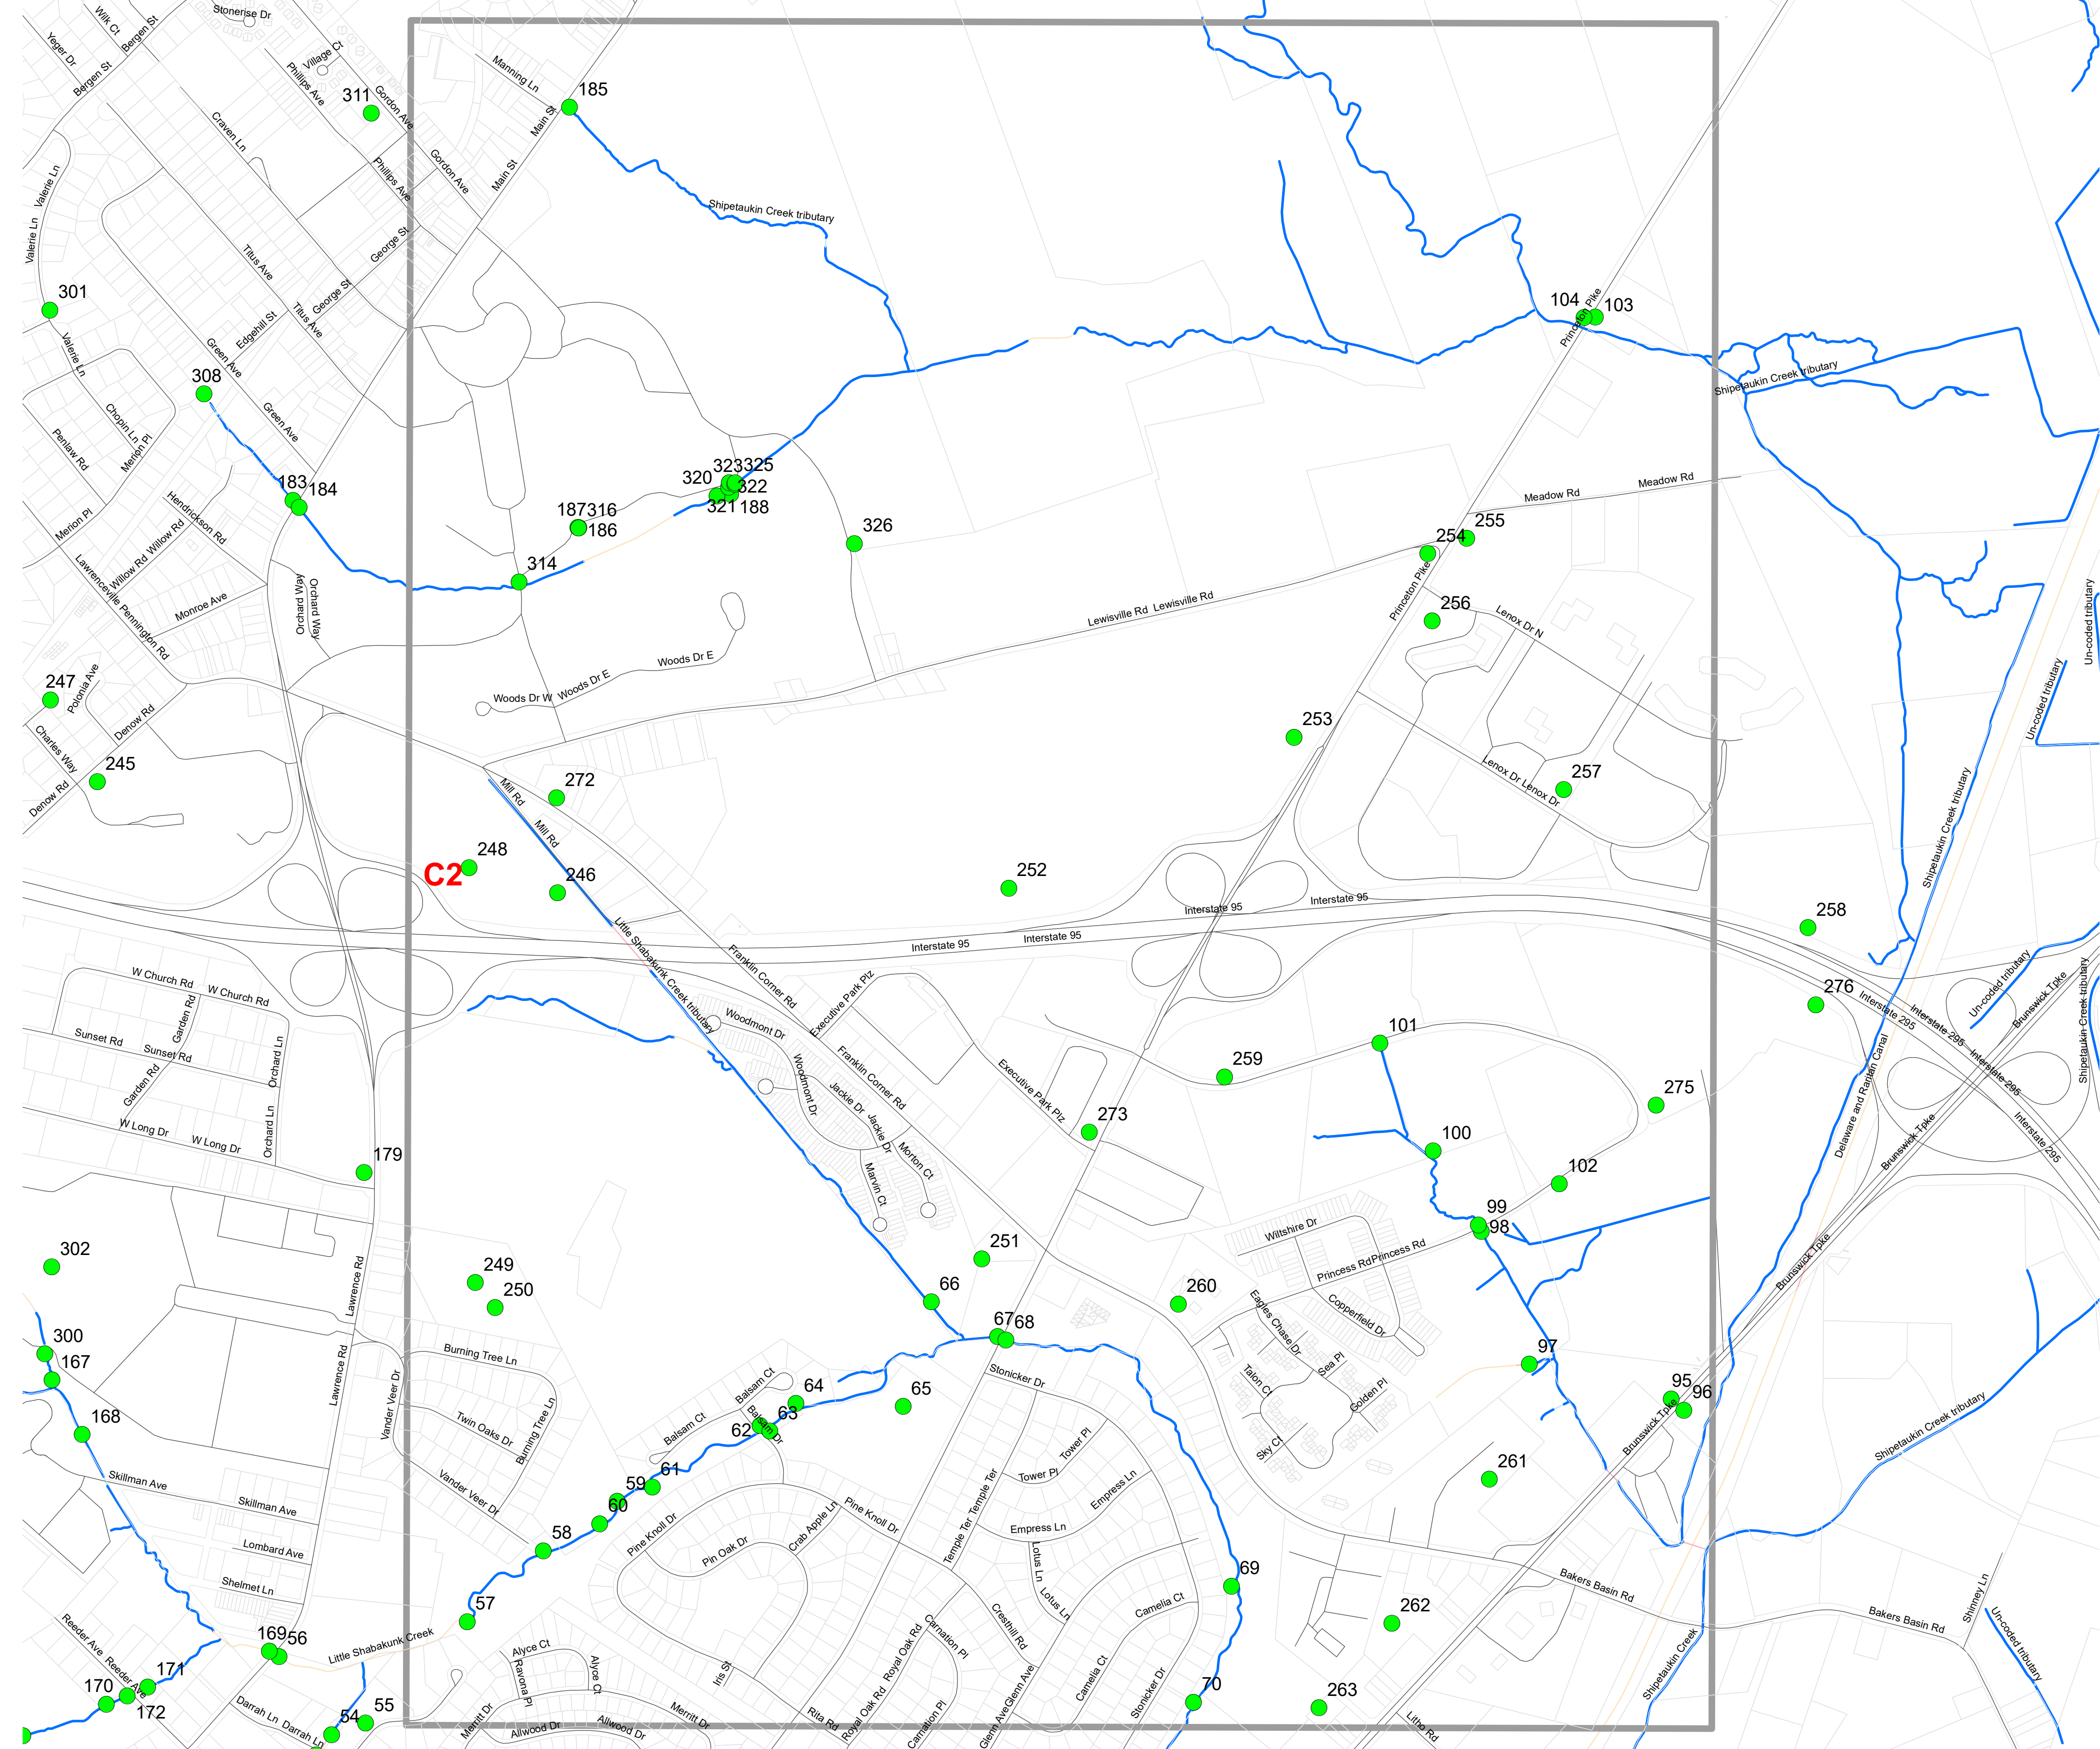

0.5
Miles

**OUTFALL LOCATION MAP
LAWRENCE TOWNSHIP
MERCER COUNTY, NEW JERSEY**

November 2020
Updated December 2023

C2