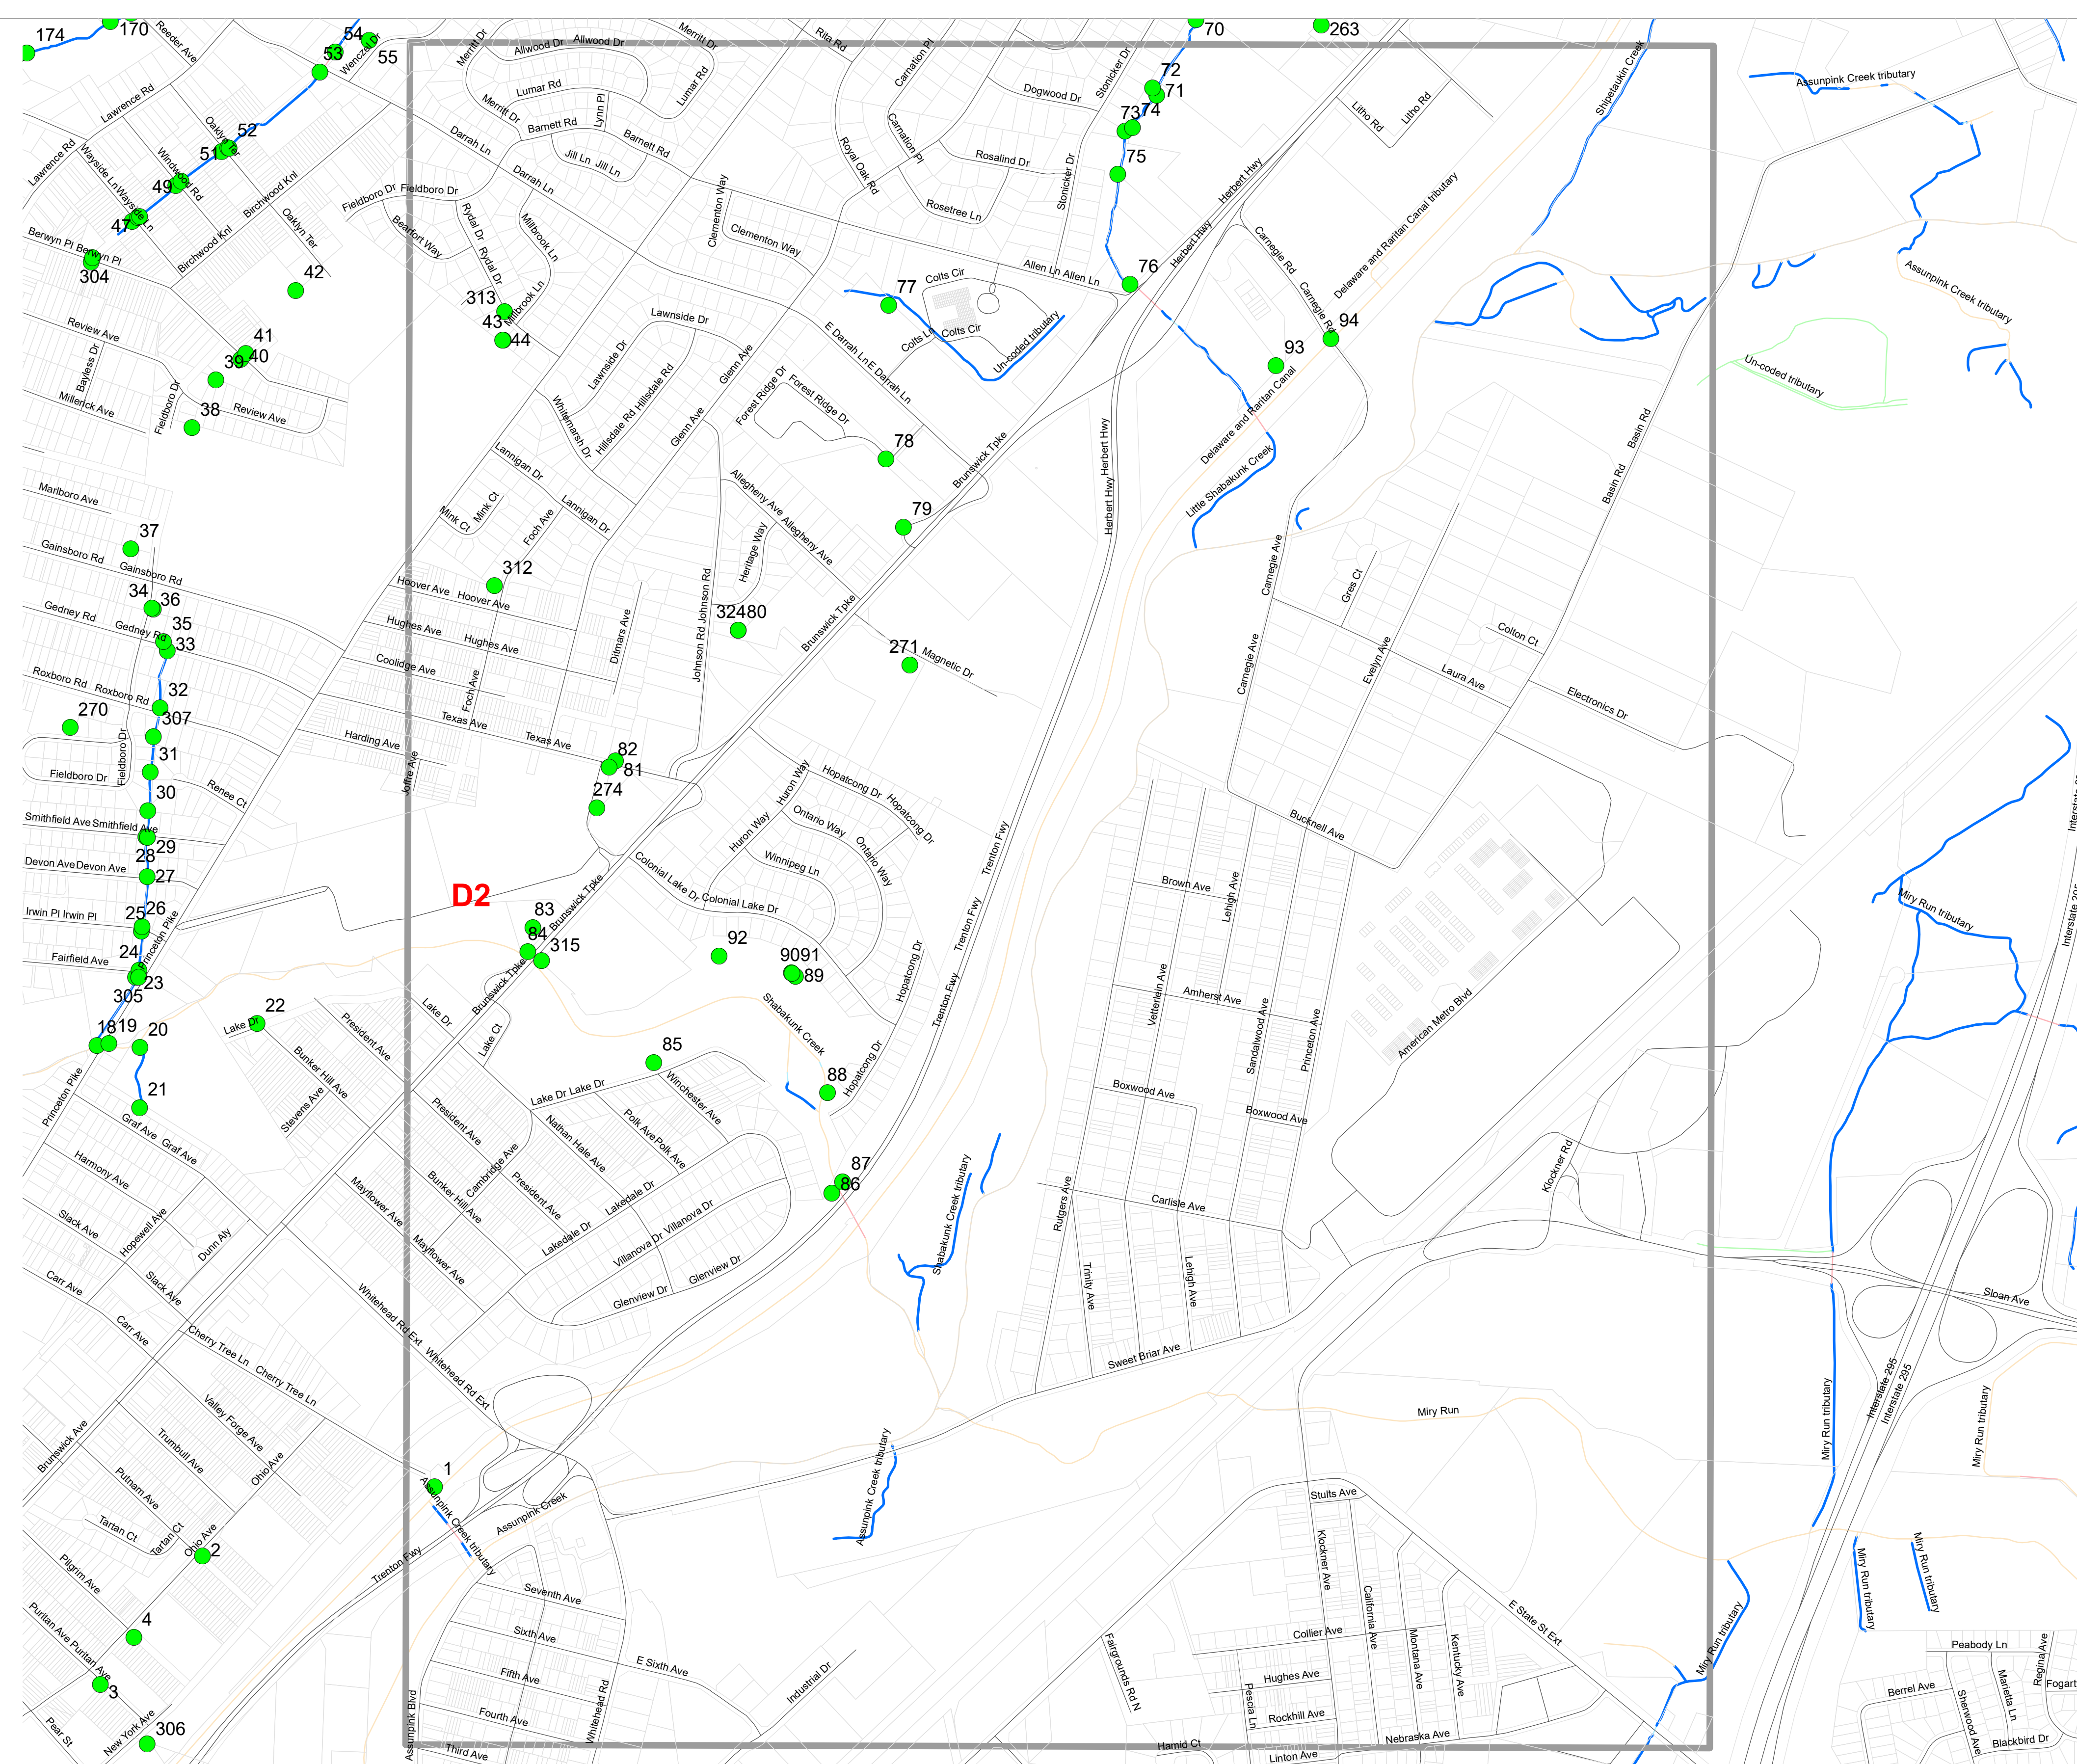

C1

0.5
Miles

**OUTFALL LOCATION MAP
LAWRENCE TOWNSHIP
MERCER COUNTY, NEW JERSEY**

November 2020
Updated December 2023

C2

0.5 Miles

**OUTFALL LOCATION MAP
LAWRENCE TOWNSHIP
MERCER COUNTY, NEW JERSEY**

November 2020
Updated December 2023

C3

0.5 Miles

**OUTFALL LOCATION MAP
LAWRENCE TOWNSHIP
MERCER COUNTY, NEW JERSEY**

November 2020
Updated December 2023

C4

OUTFALL LOCATION MAP
LAWRENCE TOWNSHIP
MERCER COUNTY, NEW JERSEY

November 2020
 Updated December 2023

D1

0.5
Miles

ACT
ENGINEERS

OUTFALL LOCATION MAP
LAWRENCE TOWNSHIP
MERCER COUNTY, NEW JERSEY

November 2020
Updated December 2023

D2

0.5 Miles

**OUTFALL LOCATION MAP
LAWRENCE TOWNSHIP
MERCER COUNTY, NEW JERSEY**

November 2020
Updated December 2023

D3

0.5
Miles

**OUTFALL LOCATION MAP
LAWRENCE TOWNSHIP
MERCER COUNTY, NEW JERSEY**

November 2020
Updated December 2023

D4