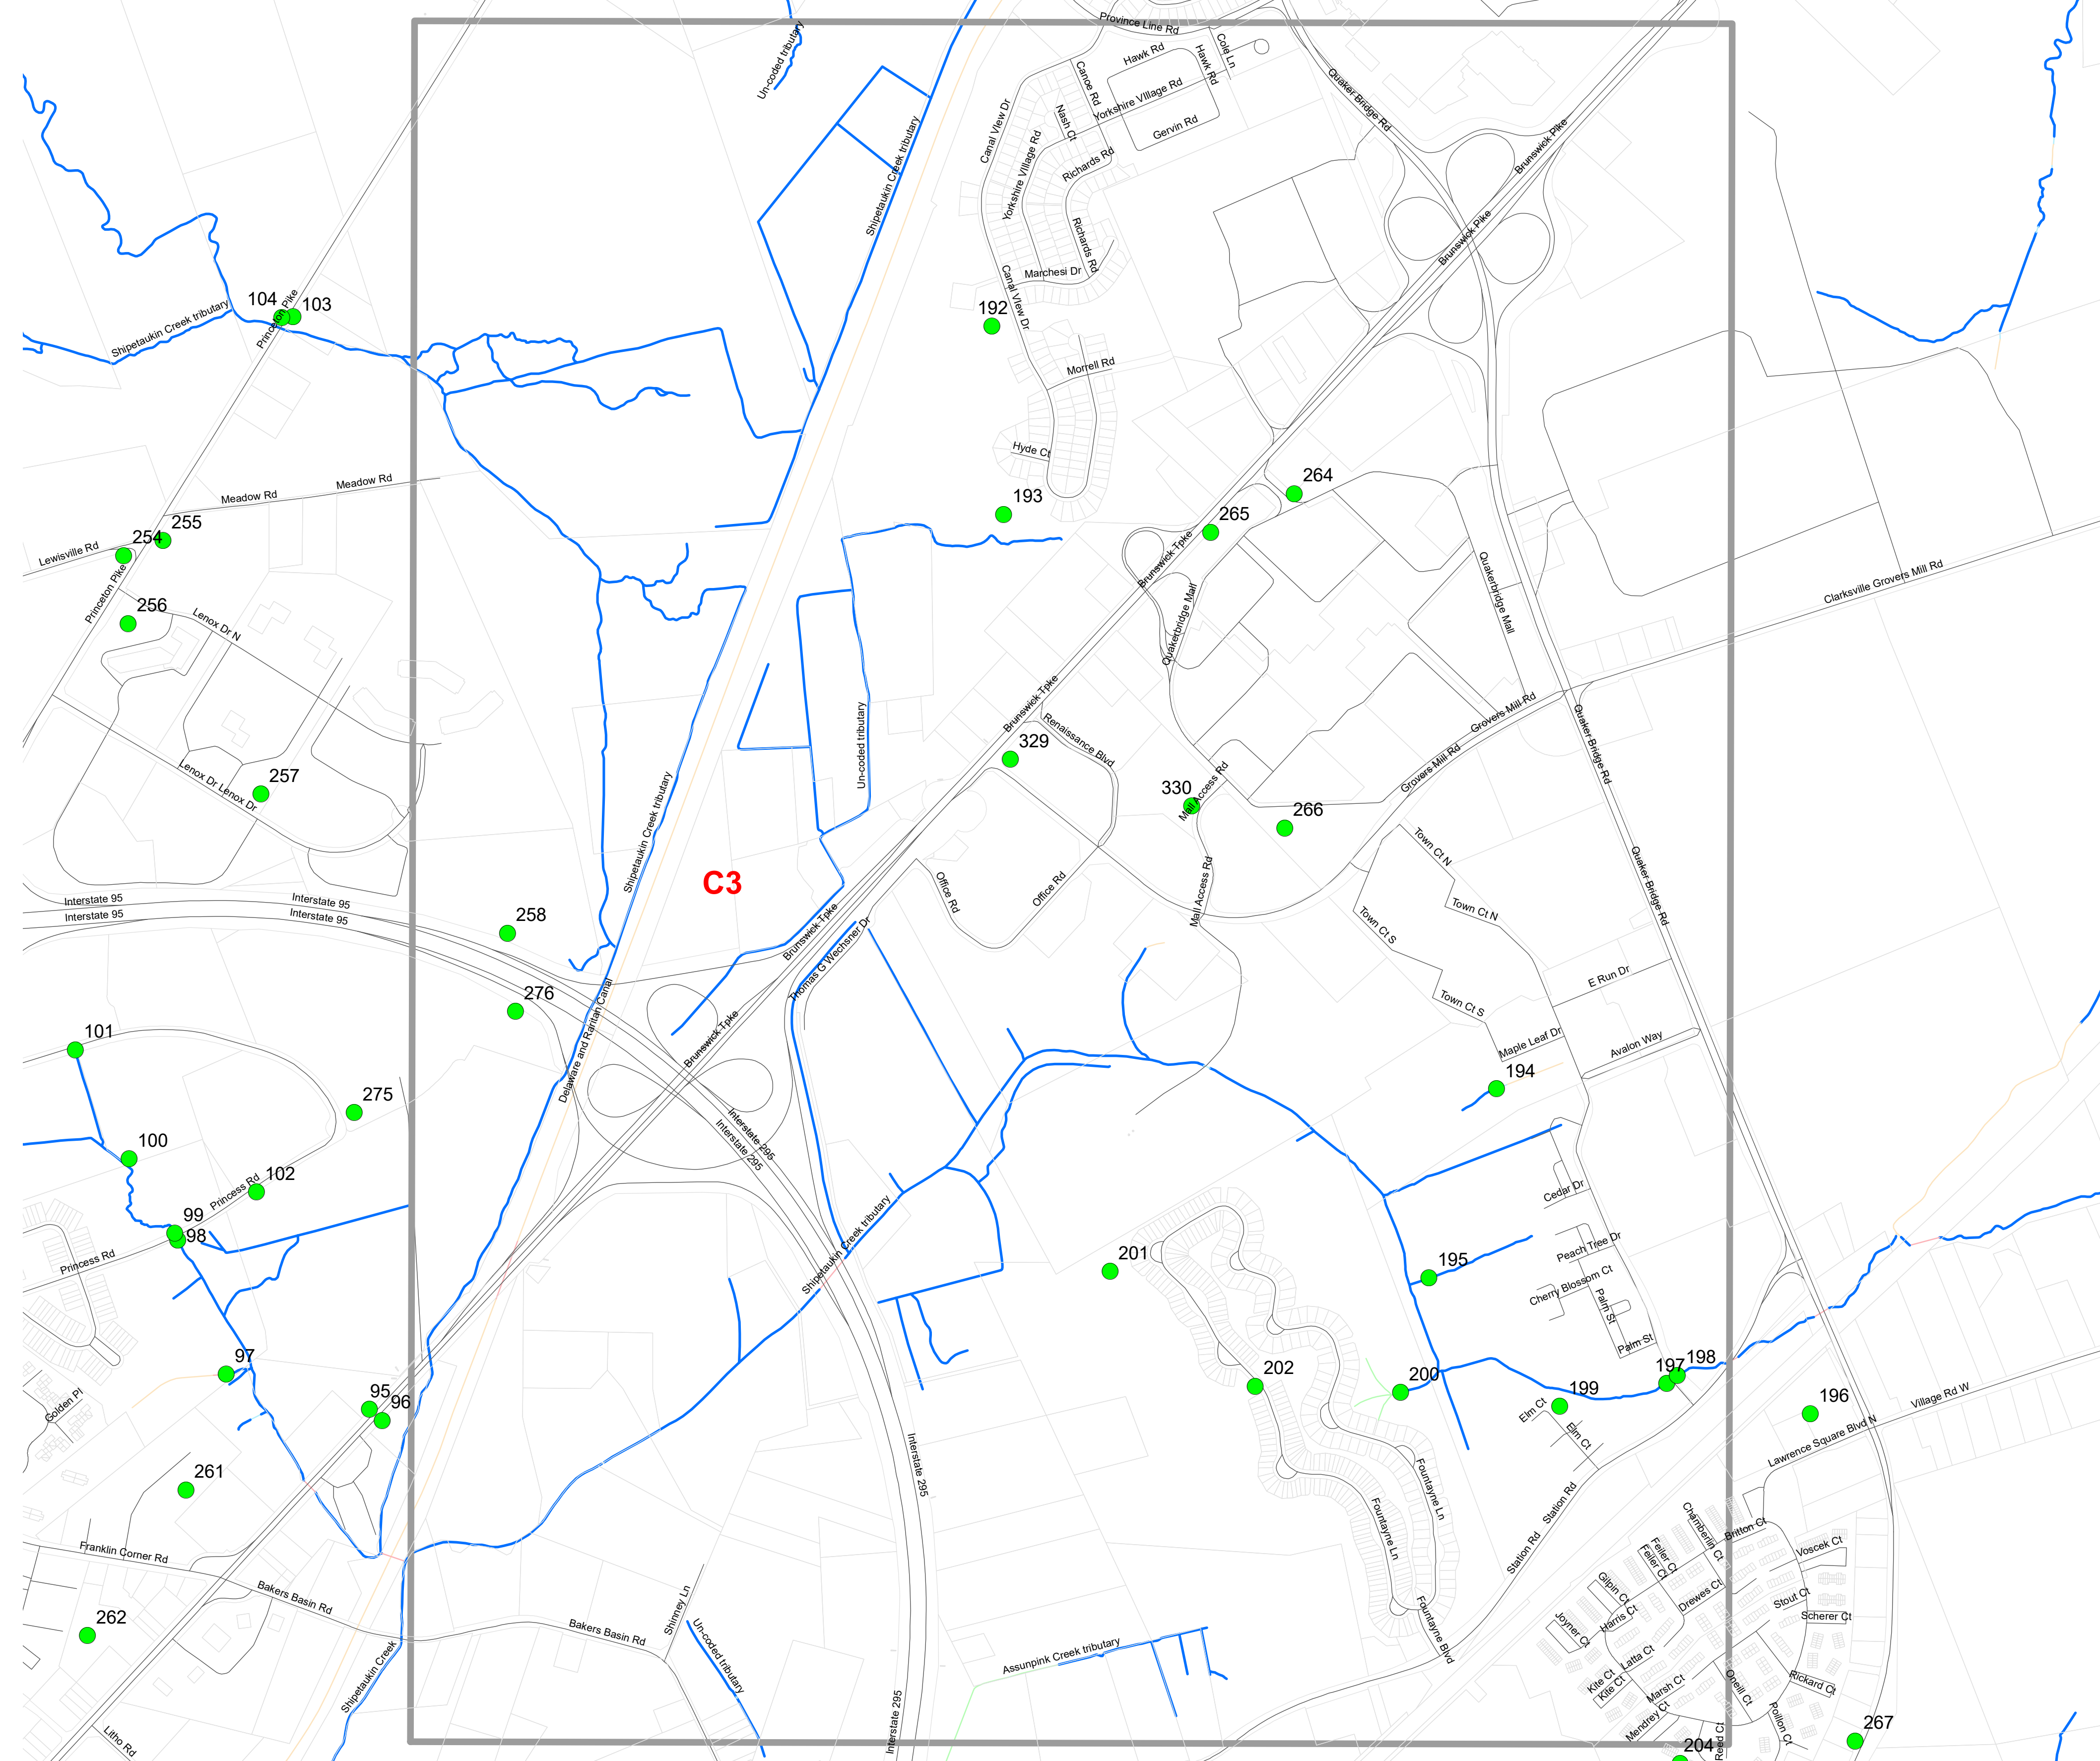

0.5 Miles

**OUTFALL LOCATION MAP
LAWRENCE TOWNSHIP
MERCER COUNTY, NEW JERSEY**

November 2020
Updated December 2023

C3